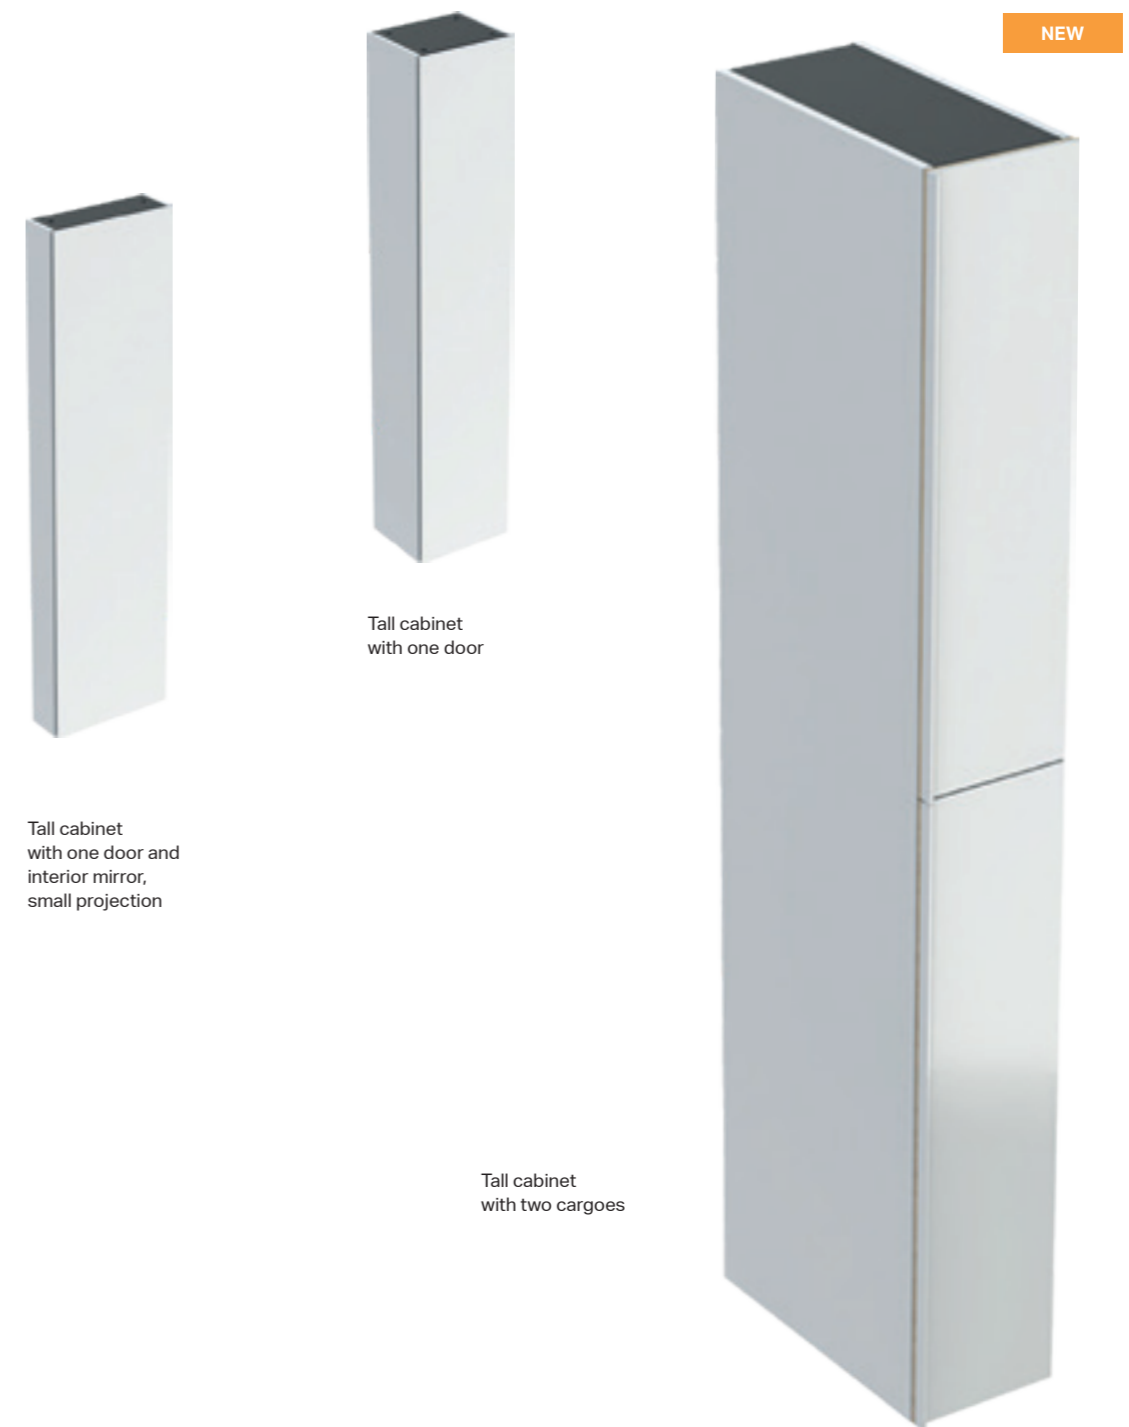

Stylish removable bamboo boxes and height-adjustable shelves

UNIVERSAL ASSORTMENT

ADDITIONAL BATHROOM FURNITURE

Geberit bathroom furniture is renowned for its well-designed storage space concepts.

TALL CABINETS