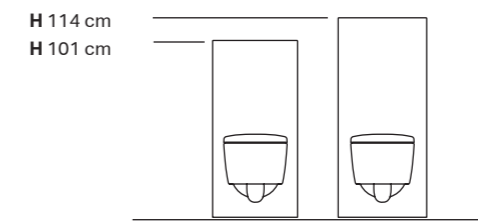

← The Geberit Monolith sanitary module is available in two heights.

WATER-SAVING
Dual flush actuation for small and large flush volumes.
↓

← **ELEGANT FINISH**
Surfaces made of glass or stoneware. Pictured: Lava glass and black chrome aluminium.