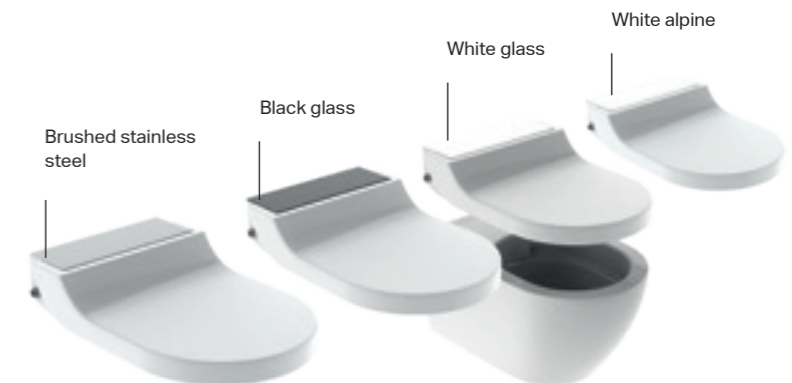

NEW

GEBERIT AQUACLEAN ALBA FEATURES

-  WhirlSpray shower technology
-  Rimless ceramic appliance with TurboFlush technology
-  Remote control
-  Individually adjustable spray arm position (controlled via the app)
-  Adjustable shower water temperature (controlled via the app)
-  Oscillating spray
-  Soft-closing function for WC lid and seat ring
-  Quick release
-  User recognition
-  Descaling function
-  Economy mode
-  Geberit Home app