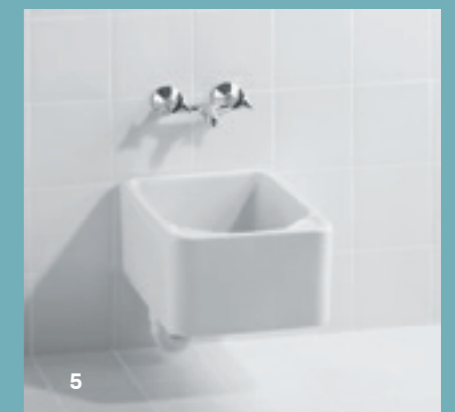

1

2

3

4

5

6

1 The Geberit Publica squatting pan is an alternative to the sitting WC. No direct skin contact to the ceramic. The pans are designed for surface-even installation in the floor and for installing with a Geberit Sigma concealed cistern. The pan is installed in a closed-off mortar bed. **2** Geberit Publica laundry sink for cleaning items in rehabilitation centres and in industry, for mounting on two ceramic stands. **3** Geberit Publica sink for cleaning items in rehabilitation centres, industry, private homes and the leisure sector. **4** Geberit Publica double sink. **5** Geberit Publica foot basin with low suspension for schools, rehabilitation centres, industry and the leisure sector. **6** Geberit Publica slop hopper for filling and emptying buckets, disposing of waste water, emptying mobile WCs, rinsing potties, etc. For nurseries, rehabilitation centres, industry, trade, private homes, and the leisure sector, can be combined with hinged grating and plastic cover.