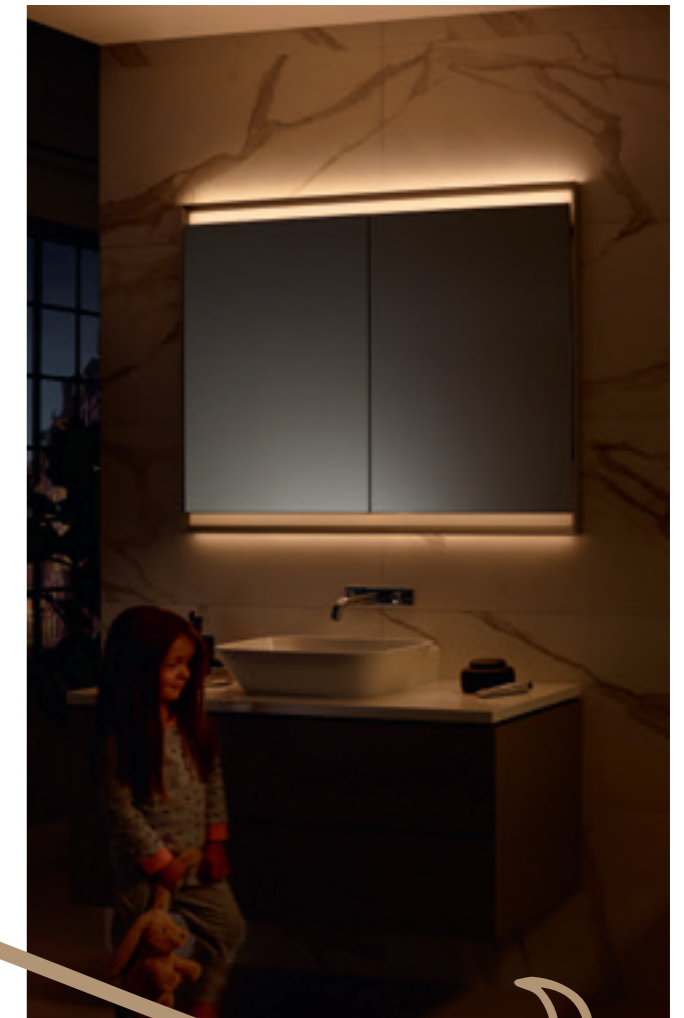

GEBERIT COMFORTLIGHT

PERFECT FOR YOUR DAILY ROUTINE

↓
STANDARD LIGHT

Glare-free light for everyday routines at the washplace.

↑
WORKING LIGHT

Bright and very clear illumination for intensive beauty care.

THE BRIGHTNESS OF THE GEBERIT ONE MIRROR CABINETS CAN BE DIMMED ALONG WITH THE LIGHT COLOUR.

Light has a significant impact on our general well-being. White, bright light is perfect for waking you up, while a muted, warm light has a more relaxing effect. The sanitary products and bathroom furniture featuring Geberit ComfortLight offer a unique feature by adjusting the colour temperature based on the surrounding brightness: the continuously adjustable dimming function automatically makes brighter light cooler and darker light warmer. These lighting conditions are based on natural daylight and are designed to create a cosy ambience. A total of four different, harmoniously coordinated light sources set the perfect scene not only for the washplac, but for the bathroom as a whole. They also create an authentic mirror image without casting distracting shadows.

Gentle orientation light for night-time visits to the bathroom

Continuously dimmable brightness

Non-dazzling light

Height-adjustable shelves

↓
ORIENTATION LIGHT

A soft light that shows the way to the washplace at night and makes it easier to fall back asleep.

↑
INDIRECT LIGHTING

Discreet, warm lighting for relaxing hours spent in the bathroom.