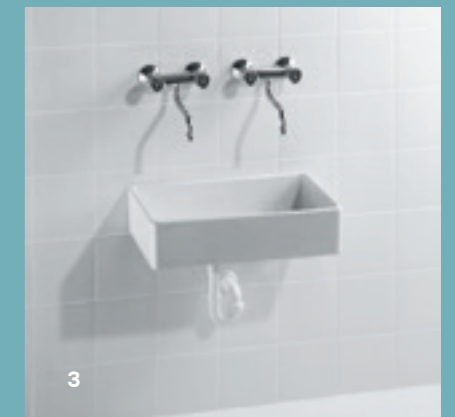

1 Geberit Bambini play- and washspace are available in three different heights and optionally with colored decor. 2 The sloping surface between the basins invites to play with water. 3 Geberit Bambini WCs are available in three heights: 24, 30 and 35 cm. 4 The Rimfree® WC ceramics appliances particularly easy to clean. 5 Grips on the WC seat ring for greater safety when sitting down, sitting up and standing up. 6 Grips on the WC seat for easy opening and closing of the lid. 7 Geberit Renova Compact washbasin as a space-saving solution for the classroom.

1

2

3

4

5

6

1 The Geberit Publica squatting pan is an alternative to the sitting WC. No direct skin contact to the ceramic. The pans are designed for surface-even installation in the floor and for installing with a Geberit Sigma concealed cistern. The pan is installed in a closed-off mortar bed. **2** Geberit Publica laundry sink for cleaning items in rehabilitation centres and in industry, for mounting on two ceramic stands. **3** Geberit Publica sink for cleaning items in rehabilitation centres, industry, private homes and the leisure sector. **4** Geberit Publica double sink. **5** Geberit Publica foot basin with low suspension for schools, rehabilitation centres, industry and the leisure sector. **6** Geberit Publica slop hopper for filling and emptying buckets, disposing of waste water, emptying mobile WCs, rinsing potties, etc. For nurseries, rehabilitation centres, industry, trade, private homes, and the leisure sector, can be combined with hinged grating and plastic cover.