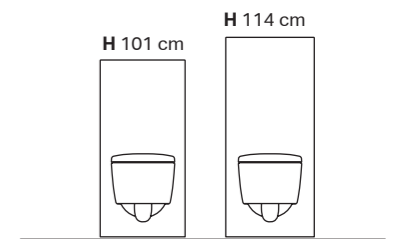

↑
GEBERIT MONOLITH PLUS
sand grey

↑
GEBERIT MONOLITH PLUS
stoneware, slate look

↑
GEBERIT MONOLITH PLUS
black

→
SOFT TOUCH
A gentle touch is all it takes to flush the Geberit Monolith Plus sanitary module.