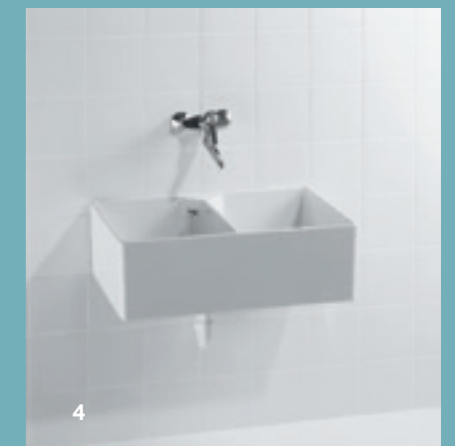

SPECIAL SOLUTIONS TAILORED TO YOUR NEEDS

Certain care and hygiene scenarios, as well as industrial, commercial and leisure facilities, require special solutions for particular needs and functions. Geberit Publica offers a wide range of special products for various application ranges and special requirements.

4

1 The Geberit Publica squatting pan is an alternative to the sitting WC. No direct skin contact to the ceramic. The pans are designed for surface-even installation in the floor and for installing with a Geberit Sigma concealed cistern. The pan is installed in a closed-off mortar bed. **2** Geberit Publica laundry sink for cleaning items in rehabilitation centres and in industry, for mounting on two ceramic stands. **3** Geberit Publica sink for cleaning items in rehabilitation centres, industry, private homes and the leisure sector. **4** Geberit Publica double sink. **5** Geberit Publica foot basin with low suspension for schools, rehabilitation centres, industry and the leisure sector. **6** Geberit Publica slop hopper for filling and emptying buckets, disposing of waste water, emptying mobile WCs, rinsing potties, etc. For nurseries, rehabilitation centres, industry, trade, private homes, and the leisure sector, can be combined with hinged grating and plastic cover.