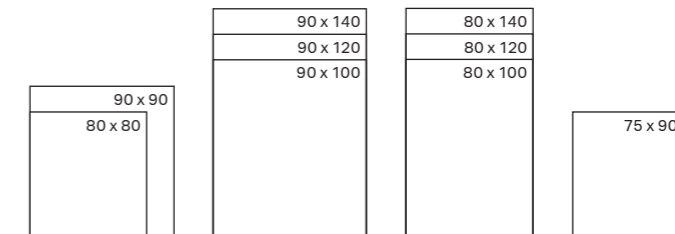

- Proven and durable sanitary acrylic
- Class A slip resistance class with matt surface
- Low-maintenance – minor scratches can be simply buffed away
- Surface-even installation possible for accessibility

GEBERIT NEMEA SHOWER TRAY

The Geberit Nemea shower tray combines a pleasant feel with an attractive, easy-clean design. Its sanitary acrylic material is renowned for its resistance to ageing in bathroom settings, and allows minor scratches on the surface to be simply buffed away. Geberit Nemea is available in white alpine high-gloss or white matt.

↑
The drain is available in various designs and colours and features an integrated comb insert.