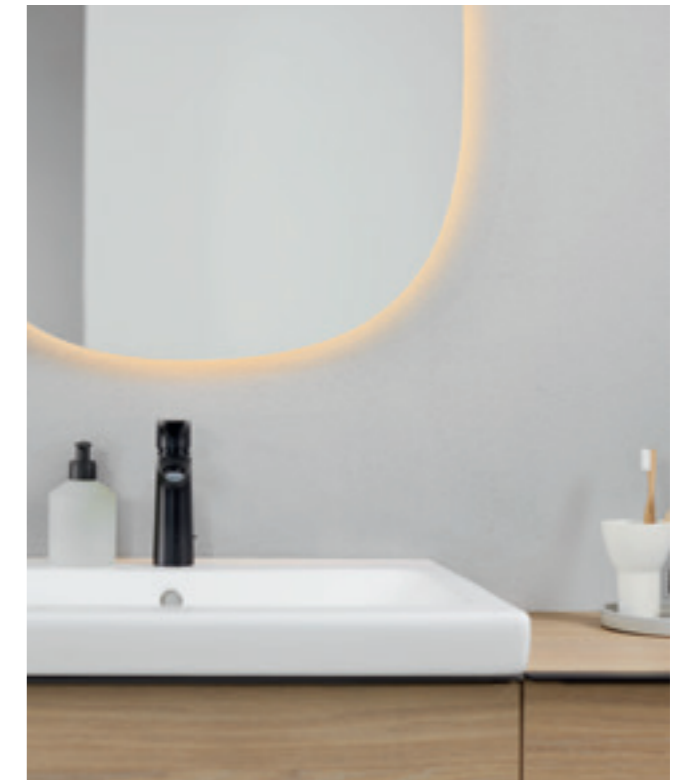

GEBERIT ACTUATOR PLATES

Geberit actuator plates make a bold statement in the bathroom. With their round and geometric design, premium materials and contemporary surfaces, they are sure to elevate any space.

SIGMA21

SIGMA50

GEBERIT OPTION

Round, oval or square, the Geberit Option illuminated mirror family offers a wide range of design options for the washplaces. The Option Plus mirror models are available with a black matt frame and form a harmonious ensemble with complementary fittings, bathroom furniture and flush plates in the same colour family.