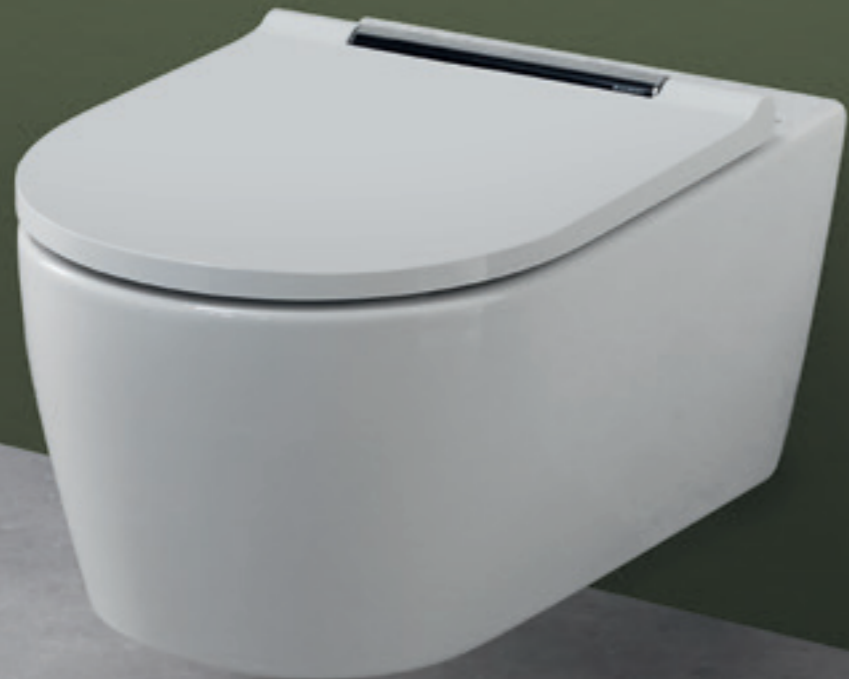

RIMLESS WCS WITH TURBOFLUSH TECHNOLOGY

Geberit's TurboFlush technology has been specially designed to offer you a toilet that is easy to clean and promises outstanding flush performance. In doing so, our hydraulics experts have optimised the entire water flow from the cistern via the WC to the drain. The energy from the concealed cistern is converted into an exceptional toilet flush. The precise control of the water achieves thorough and complete flushing out of the ceramic without oversplashing, resulting in a flushing performance up to ten times better than required by European standards, less cleaning effort, and a particularly quiet water flow.

The asymmetrical ceramic shape sets the powerful flow rate from the Geberit cistern in a rotating motion. This ensures the full surface of the WC is flushed out thoroughly and quietly.
↓

↑
The inner design of the rimless ceramic has no hidden areas where dirt could accumulate. This makes it particularly hygienic and easy to clean.

-  TurboFlush technology
-  Height adjustment
-  Concealed wall fastening
-  WC seat with soft-closing mechanism
-  4-litre flush
-  Floor clearance
-  Quick release
-  Rimless WC

Beneath the elegant exterior of the WC lies a wealth of innovations designed for enhanced comfort. The asymmetrical, entirely rimless inner geometry of the TurboFlush technology ensures an outstanding yet quiet flush performance, while the integrated height adjustment feature allows for custom seat height modifications even after installation.