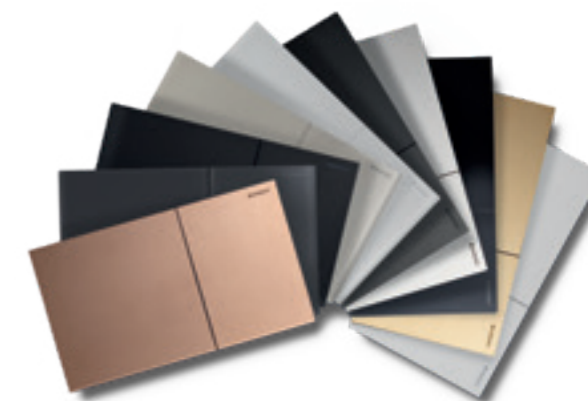

←
The flush- and spray-proof rimless Geberit WC ceramic appliances, the easy-to-remove seat, the virtually non-porous KeraTect finish and the outstanding flush performance make cleaning your toilet a breeze.

→
Choose from a variety of designs, materials and colours to find the perfect actuator plate for your bathroom and style. The Geberit Sigma70 actuator plate, for example, brings its minimalist, floating look and an even greater variety of colours and materials to the product range.