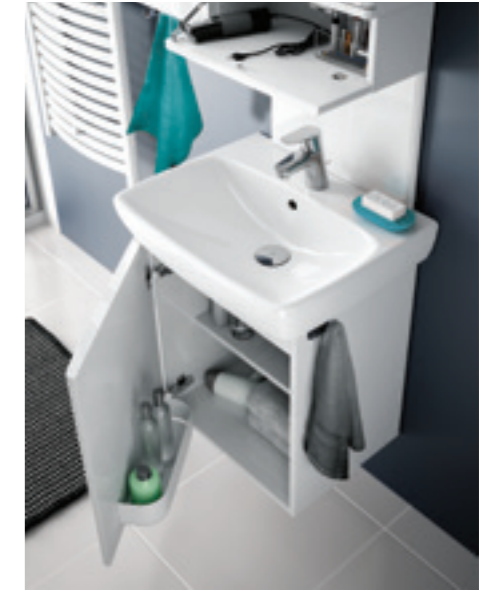

WASHPLACES FOR SMALL BATHROOMS AND GUEST WCS

GEBERIT SELNOVA SQUARE

Geberit Selnova Square
handrinse basin

Geberit Selnova Square
handrinse basin with asymmetric
overflow

→
Geberit Selnova Square cabinet
for handrinse basin, with one door