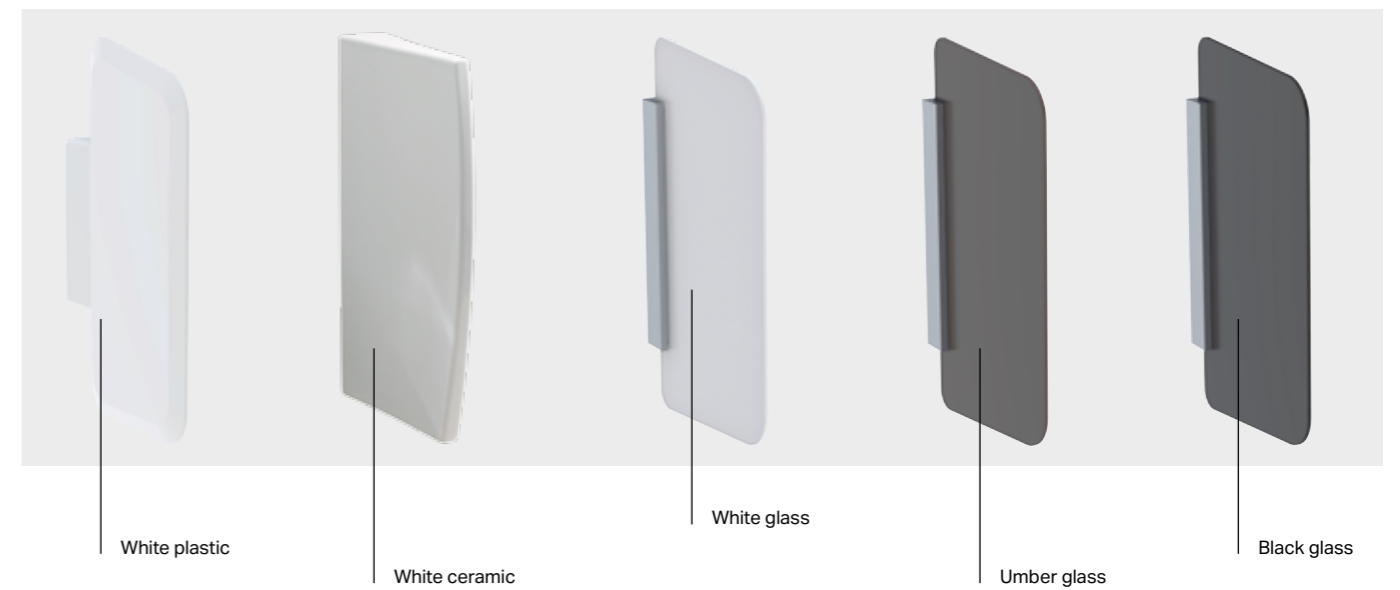

- Stable, durable and easy to clean
- Completely hidden attachment
- Available in glass, ceramic or plastic

URINAL PARTITION WALLS

ATTRACTIVE VISUAL SCREEN

A BIT OF PRIVACY FOR USERS

Geberit urinal divisions provide users with a bit of privacy in the public bathroom. They are secure, durable, easy to care for, and meet high aesthetic demands.

ATTRACTIVE SHAPES AND COLOURS

Geberit urinal partition walls are available in a trapezium shape. They come in white, grey and umber toughened safety glass satinised on both sides, in white ceramic, and in white alpine shockproof plastic.

HARMONISING LOOKS

The design of these partition walls were attuned to the Geberit ceramics Preda and Selva, but due to their elegant and straight look, they are matching almost every other ceramic style.