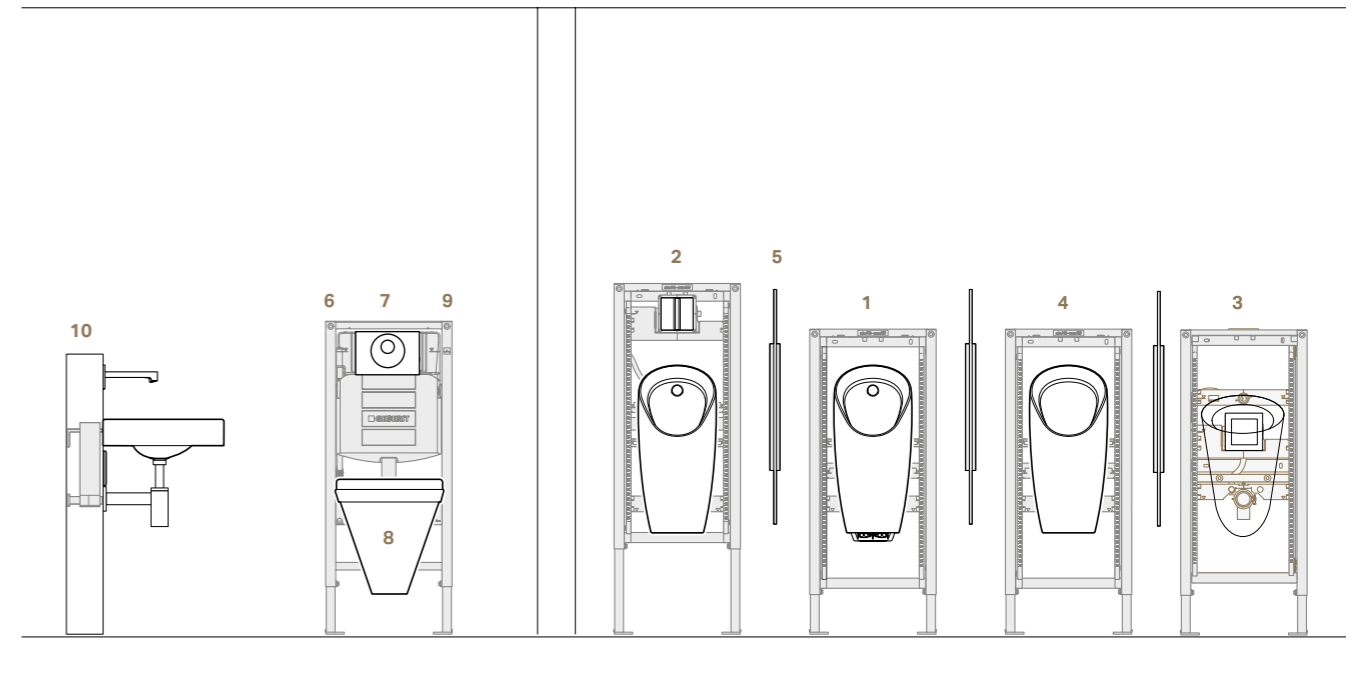

CONTENTS

URINAL SYSTEMS

1	Geberit urinal system	8 – 9
2	Touchless Geberit urinal flush controls	10 – 11
3	Hidden urinal flush controls	12 – 13
4	Waterless urinals	14 – 15
5	Urinal partition walls	16 – 17

DESIGN AND FUNCTION

6	Actuator plates for WCs and urinals	18 – 19
7	Touchless WC flush controls	20 – 21
8	Ceramics	22 – 23
9	WC flush controls for barrier-free sanitary rooms	24 – 25
10	Tap system	26 – 27

PRODUCT OVERVIEW

11	Geberit urinal system and urinal flush controls	28 – 29
12	Geberit tap system	30