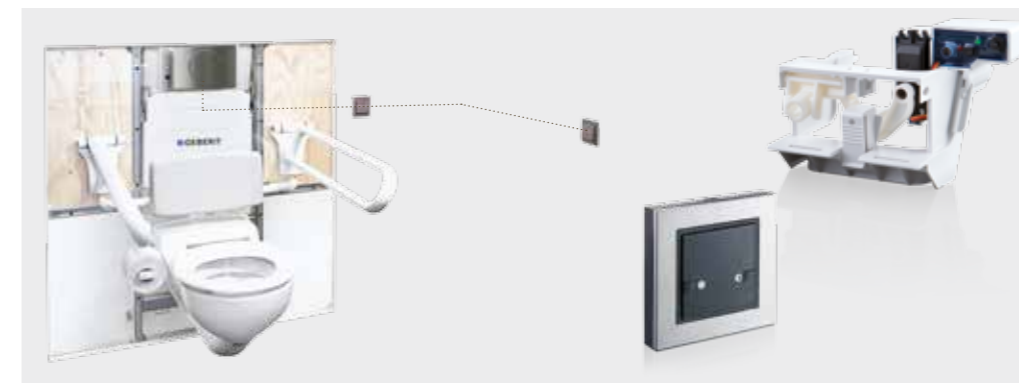

PNEUMATIC REMOTE FLUSH ACTUATION FOR WC FACILITIES

Pneumatic remote flush actuators are also available for Geberit concealed cisterns.

← Compact, safe technology for WC flush actuation in every life situation.