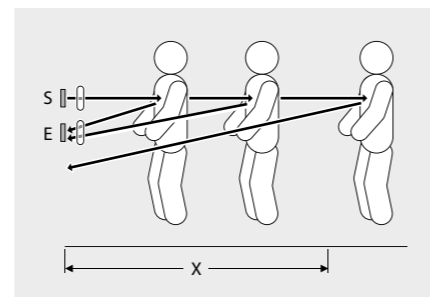

↑ Reliable user detection at a distance of 10 to 60 cm.