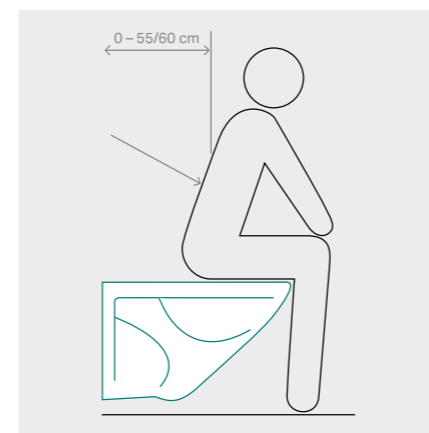

↑ Reliable proximity detection ensures flush actuation.