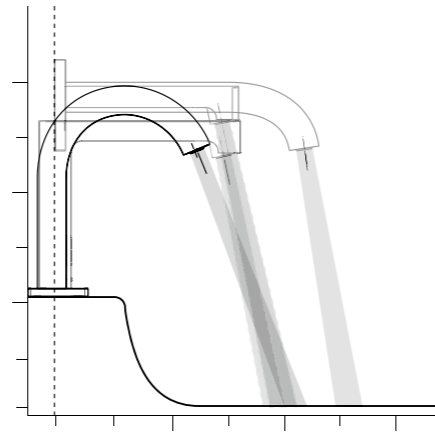

TAP SYSTEM

FUNCTIONALLY RELIABLE, CLEAN AND SECURE

Lavatory taps must be hygienic, easy to clean and safe in order to handle the extreme stress they are subjected to in semi-publicly and publicly accessible sanitary areas.

TAPS FOR EVERY APPLICATION

The Geberit washbasin taps Piave and Brenta feature a slim, elegant design, thanks to the separate location of the tap and control. The outlet is much higher than on other solutions, giving the user more space for hand washing whilst also improving hygiene. Furthermore, the taps can be easily combined with a wide range of different washbasins.

ELEGANCE WITH A SYSTEM:

WALL-MOUNTED LAVATORY TAPS

Wall-mounted taps are more aesthetic, they are much easier to clean, as there are no slots or edges where splash water could aggregate. Therefore a very hygienic solution.