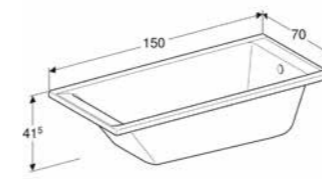

GEBERIT SUPERO BATHTUBS

RECTANGULAR BATHTUB, WITH SET OF FEET, 150 X 70 CM
Built-in bathtub, outlet at the feet end, perfect fit with Geberit bathtub drain.
Acrylic, white

554.100.01.1