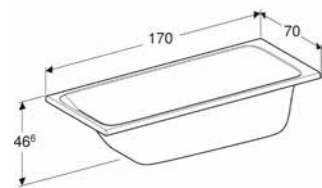

↑
Geberit Tawa bathtub.

GEBERIT SOANA BATHTUBS

RECTANGULAR BATHTUB WITH SET OF FEET, 160 X 70 CM
Built-in bathtub, slim rim, outlet at the feet end, perfect fit with Geberit bathtub drain.
Acrylic, white **554.001.01.1**

RECTANGULAR BATHTUB WITH SET OF FEET, 180 X 80 CM
Built-in bathtub, slim rim, outlet at the feet end, perfect fit with Geberit bathtub drain.
Acrylic, white **554.015.01.1**

RECTANGULAR BATHTUB, DUO, WITH SET OF FEET, 170 X 75 CM
Built-in bathtub, suitable for two persons, slim rim, centred outlet, perfect fit with Geberit bathtub drain.
Acrylic, white **554.003.01.1**

RECTANGULAR BATHTUB, DUO, WITH SET OF FEET, 180 X 80 CM
Built-in bathtub, suitable for two persons, slim rim, centred outlet, perfect fit with Geberit bathtub drain.
Acrylic, white **554.004.01.1**

RECTANGULAR BATHTUB, DUO, WITH SET OF FEET, 190 X 90 CM
Built-in bathtub, suitable for two persons, slim rim, centred outlet, perfect fit with Geberit bathtub drain.
Acrylic, white **554.005.01.1**

↑
Geberit Soana bathtub.

GEBERIT TAWA BATHTUBS

RECTANGULAR BATHTUB, WITH SET OF FEET, 170 X 70 CM
Built-in bathtub, slim rim, outlet at the feet end, perfect fit with Geberit bathtub drain.
Acrylic, white