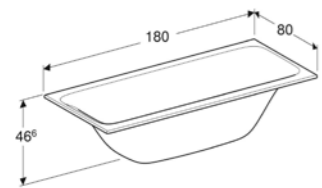

RECTANGULAR BATHTUB, DUO, WITH SET OF FEET, 180 X 80 CM
Built-in bathtub, suitable for two persons, slim rim, centred outlet, perfect fit with Geberit bathtub drain.
Acrylic, white **554.004.01.1**

RECTANGULAR BATHTUB, DUO, WITH SET OF FEET, 190 X 90 CM
Built-in bathtub, suitable for two persons, slim rim, centred outlet, perfect fit with Geberit bathtub drain.
Acrylic, white **554.005.01.1**

↑
Geberit Soana bathtub.

GEBERIT TAWA BATHTUBS

RECTANGULAR BATHTUB, WITH SET OF FEET, 170 X 70 CM
Built-in bathtub, slim rim, outlet at the feet end, perfect fit with Geberit bathtub drain.
Acrylic, white

554.120.01.1

RECTANGULAR BATHTUB, WITH SET OF FEET, 170 X 75 CM
Built-in bathtub, slim rim, outlet at the feet end, perfect fit with Geberit bathtub drain.
Acrylic, white

554.121.01.1

RECTANGULAR BATHTUB, WITH SET OF FEET, 180 X 80 CM
Built-in bathtub, slim rim, outlet at the feet end, perfect fit with Geberit bathtub drain.
Acrylic, white

554.1221.01.1

RECTANGULAR BATHTUB, DUO, WITH SET OF FEET, 170 X 75 CM
Built-in bathtub, suitable for two persons, slim rim, central outlet, perfect fit with Geberit bathtub drain.
Acrylic, white

554.123.01.1