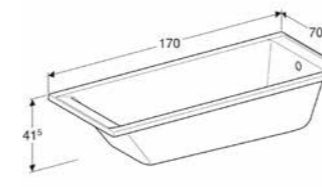

RECTANGULAR BATHTUB, WITH SET OF FEET, 170 X 70 CM
Built-in bathtub, outlet at the feet end, perfect fit with Geberit bathtub drain.
Acrylic, white

554.102.01.1