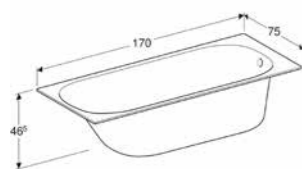

↑
Geberit Tawa bathtub.

GEBERIT SOANA BATHTUBS

RECTANGULAR BATHTUB WITH SET OF FEET, 160 X 70 CM
Built-in bathtub, slim rim, outlet at the feet end, perfect fit with Geberit bathtub drain.
Acrylic, white **554.001.01.1**

RECTANGULAR BATHTUB WITH SET OF FEET, 170 X 70 CM
Built-in bathtub, slim rim, outlet at the feet end, perfect fit with Geberit bathtub drain.
Acrylic, white **554.002.01.1**

RECTANGULAR BATHTUB WITH SET OF FEET, 170 X 75 CM
Built-in bathtub, slim rim, outlet at the feet end, perfect fit with Geberit bathtub drain.
Acrylic, white **554.014.01.1**

RECTANGULAR BATHTUB WITH SET OF FEET, 180 X 80 CM
Built-in bathtub, slim rim, outlet at the feet end, perfect fit with Geberit bathtub drain.
Acrylic, white **554.015.01.1**

RECTANGULAR BATHTUB, DUO, WITH SET OF FEET, 170 X 75 CM
Built-in bathtub, suitable for two persons, slim rim, centred outlet, perfect fit with Geberit bathtub drain.
Acrylic, white **554.003.01.1**

↑
Geberit Soana bathtub.

GEBERIT TAWA BATHTUBS

RECTANGULAR BATHTUB, WITH SET OF FEET, 170 X 70 CM
Built-in bathtub, slim rim, outlet at the feet end, perfect fit with Geberit bathtub drain.
Acrylic, white