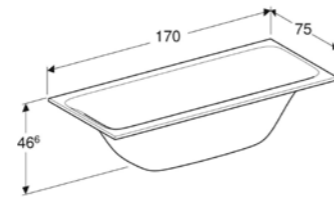

RECTANGULAR BATHTUB WITH SET OF FEET, 180 X 80 CM
Built-in bathtub, slim rim, outlet at the feet end, perfect fit with Geberit bathtub drain.
Acrylic, white **554.015.01.1**

RECTANGULAR BATHTUB, DUO, WITH SET OF FEET, 170 X 75 CM
Built-in bathtub, suitable for two persons, slim rim, centred outlet, perfect fit with Geberit bathtub drain.
Acrylic, white **554.003.01.1**

↑
Geberit Soana bathtub.

GEBERIT TAWA BATHTUBS

RECTANGULAR BATHTUB, WITH SET OF FEET, 170 X 70 CM
Built-in bathtub, slim rim, outlet at the feet end, perfect fit with Geberit bathtub drain.
Acrylic, white

554.120.01.1

RECTANGULAR BATHTUB, WITH SET OF FEET, 170 X 75 CM
Built-in bathtub, slim rim, outlet at the feet end, perfect fit with Geberit bathtub drain.
Acrylic, white

554.121.01.1

RECTANGULAR BATHTUB, WITH SET OF FEET, 180 X 80 CM
Built-in bathtub, slim rim, outlet at the feet end, perfect fit with Geberit bathtub drain.
Acrylic, white

554.1221.01.1

RECTANGULAR BATHTUB, DUO, WITH SET OF FEET, 170 X 75 CM
Built-in bathtub, suitable for two persons, slim rim, central outlet, perfect fit with Geberit bathtub drain.
Acrylic, white

554.123.01.1