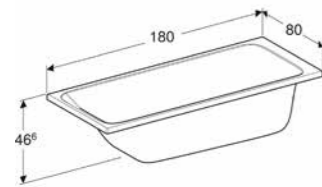

RECTANGULAR BATHTUB WITH SET OF FEET, 180 X 80 CM
Built-in bathtub, slim rim, outlet at the feet end, perfect fit with Geberit bathtub drain.
Acrylic, white **554.015.01.1**

RECTANGULAR BATHTUB, DUO, WITH SET OF FEET, 170 X 75 CM
Built-in bathtub, suitable for two persons, slim rim, centred outlet, perfect fit with Geberit bathtub drain.
Acrylic, white **554.003.01.1**

RECTANGULAR BATHTUB, DUO, WITH SET OF FEET, 180 X 80 CM
Built-in bathtub, suitable for two persons, slim rim, centred outlet, perfect fit with Geberit bathtub drain.
Acrylic, white **554.004.01.1**

RECTANGULAR BATHTUB, DUO, WITH SET OF FEET, 190 X 90 CM
Built-in bathtub, suitable for two persons, slim rim, centred outlet, perfect fit with Geberit bathtub drain.
Acrylic, white **554.005.01.1**

↑
Geberit Soana bathtub.

GEBERIT TAWA BATHTUBS

RECTANGULAR BATHTUB, WITH SET OF FEET, 170 X 70 CM
Built-in bathtub, slim rim, outlet at the feet end, perfect fit with Geberit bathtub drain.
Acrylic, white

554.120.01.1

RECTANGULAR BATHTUB, WITH SET OF FEET, 170 X 75 CM
Built-in bathtub, slim rim, outlet at the feet end, perfect fit with Geberit bathtub drain.
Acrylic, white

554.121.01.1

RECTANGULAR BATHTUB, WITH SET OF FEET, 180 X 80 CM
Built-in bathtub, slim rim, outlet at the feet end, perfect fit with Geberit bathtub drain.
Acrylic, white