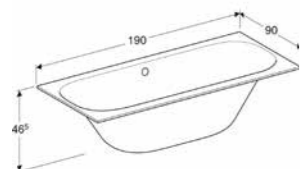

↑
Geberit Tawa bathtub.

GEBERIT SOANA BATHTUBS

RECTANGULAR BATHTUB WITH SET OF FEET, 160 X 70 CM
Built-in bathtub, slim rim, outlet at the feet end, perfect fit with Geberit bathtub drain.
Acrylic, white **554.001.01.1**

RECTANGULAR BATHTUB WITH SET OF FEET, 170 X 70 CM
Built-in bathtub, slim rim, outlet at the feet end, perfect fit with Geberit bathtub drain.
Acrylic, white **554.002.01.1**

RECTANGULAR BATHTUB WITH SET OF FEET, 170 X 75 CM
Built-in bathtub, slim rim, outlet at the feet end, perfect fit with Geberit bathtub drain.
Acrylic, white **554.014.01.1**

RECTANGULAR BATHTUB WITH SET OF FEET, 180 X 80 CM
Built-in bathtub, slim rim, outlet at the feet end, perfect fit with Geberit bathtub drain.
Acrylic, white **554.015.01.1**

RECTANGULAR BATHTUB, DUO, WITH SET OF FEET, 170 X 75 CM
Built-in bathtub, suitable for two persons, slim rim, centred outlet, perfect fit with Geberit bathtub drain.
Acrylic, white **554.003.01.1**

RECTANGULAR BATHTUB, DUO, WITH SET OF FEET, 180 X 80 CM
Built-in bathtub, suitable for two persons, slim rim, centred outlet, perfect fit with Geberit bathtub drain.
Acrylic, white **554.004.01.1**

RECTANGULAR BATHTUB, DUO, WITH SET OF FEET, 190 X 90 CM
Built-in bathtub, suitable for two persons, slim rim, centred outlet, perfect fit with Geberit bathtub drain.
Acrylic, white **554.005.01.1**