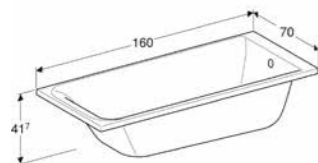

GEBERIT REKORD BATHTUBS

RECTANGULAR BATHTUB, WITH SET OF FEET, 160 X 70 CM
Built-in bathtub, outlet at the feet end, perfect fit with Geberit bathtub drain.
Acrylic, white

554.106.01.1