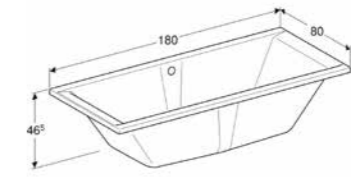

RECTANGULAR BATHTUB, DUO, WITH SET OF FEET, 180 X 80 CM
Built-in bathtub, suitable for two persons, slim rim, central outlet, perfect fit with Geberit bathtub drain.
Acrylic, white

554.124.01.1

RECTANGULAR BATHTUB, DUO, WITH SET OF FEET, 190 X 90 CM
Built-in bathtub, suitable for two persons, slim rim, central outlet, perfect fit with Geberit bathtub drain.
Acrylic, white

554.125.01.1

GEBERIT SUPERO BATHTUBS

RECTANGULAR BATHTUB, WITH SET OF FEET, 150 X 70 CM
Built-in bathtub, outlet at the feet end, perfect fit with Geberit bathtub drain.
Acrylic, white

554.100.01.1

RECTANGULAR BATHTUB, WITH SET OF FEET, 160 X 70 CM
Built-in bathtub, outlet at the feet end, perfect fit with Geberit bathtub drain.
Acrylic, white

554.101.01.1

RECTANGULAR BATHTUB, WITH SET OF FEET, 170 X 70 CM
Built-in bathtub, outlet at the feet end, perfect fit with Geberit bathtub drain.
Acrylic, white

554.102.01.1

RECTANGULAR BATHTUB, WITH SET OF FEET, 170 X 75 CM
Built-in bathtub, outlet at the feet end, perfect fit with Geberit bathtub drain.
Acrylic, white

554.103.01.1

RECTANGULAR BATHTUB, WITH SET OF FEET, 180 X 80 CM
Built-in bathtub, outlet at the feet end, perfect fit with Geberit bathtub drain.
Acrylic, white

554.104.01.1

RECTANGULAR BATHTUB, DUO, WITH SET OF FEET, 180 X 80 CM
Built-in bathtub, centred outlet, perfect fit with Geberit bathtub drain.
Acrylic, white