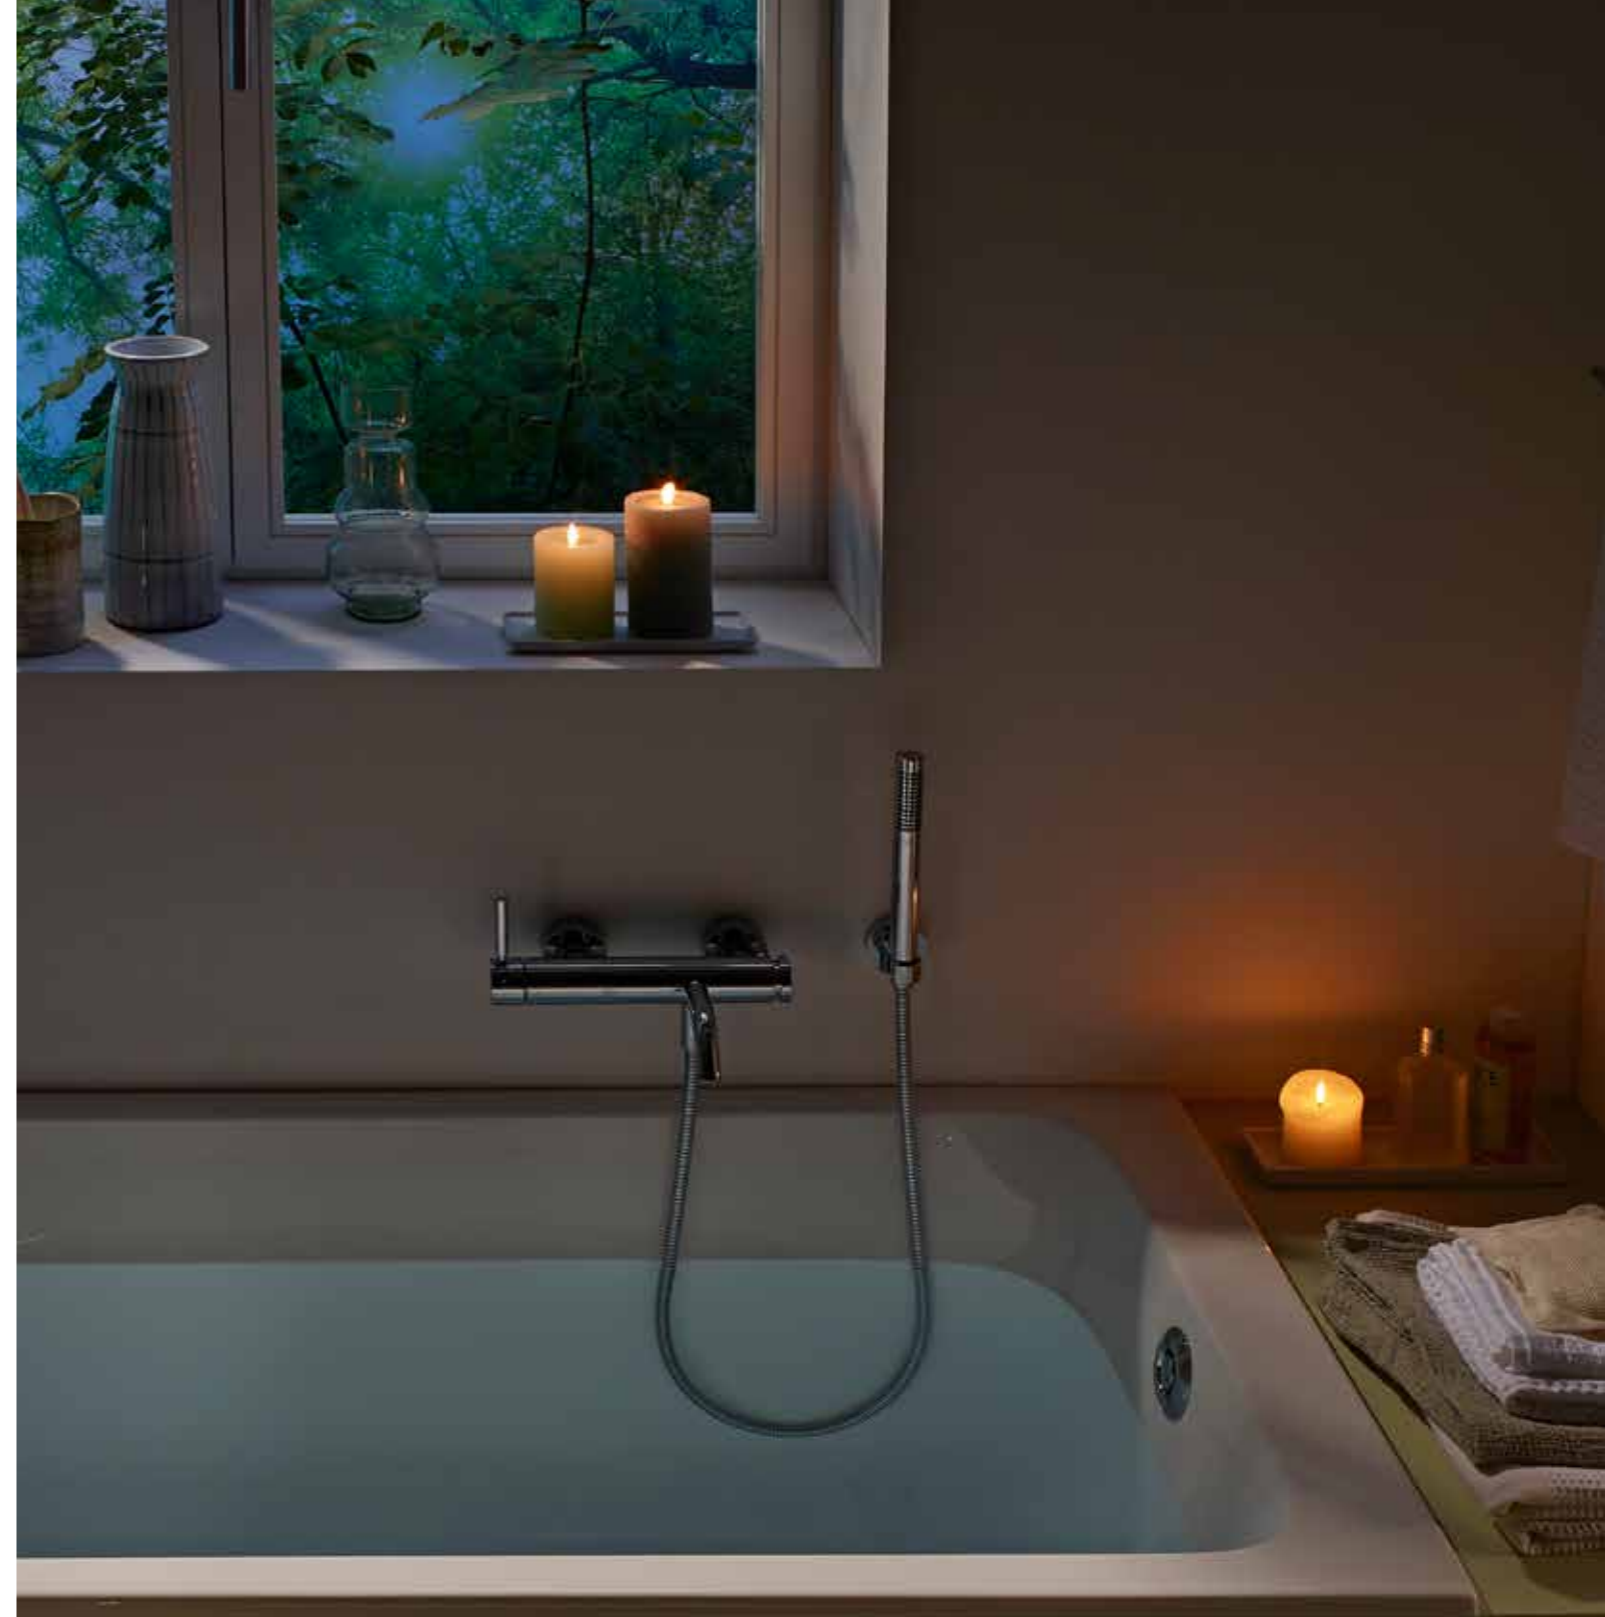

GEBERIT BATHTUBS

RELAX IN STYLE

DESIGN
MEETS
FUNCTION

GEBERIT ACRYLIC BATHTUBS

Geberit completes its bathroom collection with the four premium bathtub models Soana, Supero, Rekord and Tawa. The bathtubs are made of solid-coloured sanitary acrylic and they come in different sizes and forms to match any bathroom layout. Additionally, two Bambini bathtubs made of Varicor® offer a clever solution for children.

↑
Geberit Tawa bathtub.

GEBERIT SOANA BATHTUBS

RECTANGULAR BATHTUB WITH SET OF FEET, 160 X 70 CM
Built-in bathtub, slim rim, outlet at the feet end, perfect fit with Geberit bathtub drain.
Acrylic, white **554.001.01.1**