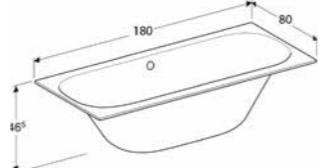

↑
Geberit Tawa bathtub.

GEBERIT SOANA BATHTUBS

RECTANGULAR BATHTUB WITH SET OF FEET, 160 X 70 CM
Built-in bathtub, slim rim, outlet at the feet end, perfect fit with Geberit bathtub drain.
Acrylic, white **554.001.01.1**

RECTANGULAR BATHTUB WITH SET OF FEET, 170 X 70 CM
Built-in bathtub, slim rim, outlet at the feet end, perfect fit with Geberit bathtub drain.
Acrylic, white **554.002.01.1**

RECTANGULAR BATHTUB WITH SET OF FEET, 170 X 75 CM
Built-in bathtub, slim rim, outlet at the feet end, perfect fit with Geberit bathtub drain.
Acrylic, white **554.014.01.1**

RECTANGULAR BATHTUB WITH SET OF FEET, 180 X 80 CM
Built-in bathtub, slim rim, outlet at the feet end, perfect fit with Geberit bathtub drain.
Acrylic, white **554.015.01.1**

RECTANGULAR BATHTUB, DUO, WITH SET OF FEET, 170 X 75 CM
Built-in bathtub, suitable for two persons, slim rim, centred outlet, perfect fit with Geberit bathtub drain.
Acrylic, white **554.003.01.1**

RECTANGULAR BATHTUB, DUO, WITH SET OF FEET, 180 X 80 CM
Built-in bathtub, suitable for two persons, slim rim, centred outlet, perfect fit with Geberit bathtub drain.
Acrylic, white **554.004.01.1**

RECTANGULAR BATHTUB, DUO, WITH SET OF FEET, 190 X 90 CM
Built-in bathtub, suitable for two persons, slim rim, centred outlet, perfect fit with Geberit bathtub drain.
Acrylic, white **554.005.01.1**