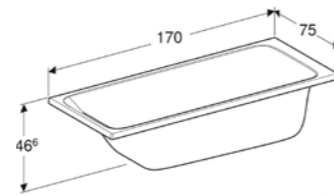

RECTANGULAR BATHTUB, WITH SET OF FEET, 170 X 75 CM
Built-in bathtub, slim rim, outlet at the feet end, perfect fit with Geberit bathtub drain.
Acrylic, white

554.121.01.1