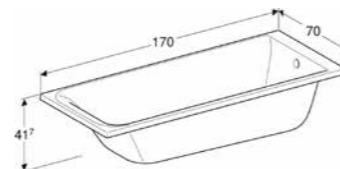

RECTANGULAR BATHTUB, WITH SET OF FEET, 170 X 70 CM
Built-in bathtub, outlet at the feet end, perfect fit with Geberit bathtub drain.
Acrylic, white

554.107.01.1