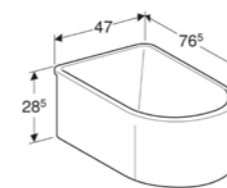

554.101.01.1

RECTANGULAR BATHTUB, WITH SET OF FEET, 170 X 70 CM
Built-in bathtub, outlet at the feet end, perfect fit with Geberit bathtub drain.
Acrylic, white

554.102.01.1

RECTANGULAR BATHTUB, WITH SET OF FEET, 170 X 75 CM
Built-in bathtub, outlet at the feet end, perfect fit with Geberit bathtub drain.
Acrylic, white

554.103.01.1

RECTANGULAR BATHTUB, WITH SET OF FEET, 180 X 80 CM
Built-in bathtub, outlet at the feet end, perfect fit with Geberit bathtub drain.
Acrylic, white

554.104.01.1

RECTANGULAR BATHTUB, DUO, WITH SET OF FEET, 180 X 80 CM
Built-in bathtub, centred outlet, perfect fit with Geberit bathtub drain.
Acrylic, white

554.105.01.1

GEBERIT REKORD BATHTUBS

RECTANGULAR BATHTUB, WITH SET OF FEET, 160 X 70 CM
Built-in bathtub, outlet at the feet end, perfect fit with Geberit bathtub drain.
Acrylic, white

554.106.01.1

RECTANGULAR BATHTUB, WITH SET OF FEET, 170 X 70 CM
Built-in bathtub, outlet at the feet end, perfect fit with Geberit bathtub drain.
Acrylic, white

554.107.01.1

RECTANGULAR BATHTUB, WITH SET OF FEET, 170 X 75 CM
Built-in bathtub, outlet at the feet end, perfect fit with Geberit bathtub drain.
Acrylic, white

554.108.01.1

GEBERIT BAMBINI BATHTUBS

ASYMMETRICAL BATHTUB, 76.5 X 47 CM