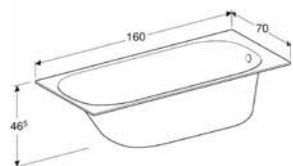

↑
Geberit Tawa bathtub.

GEBERIT SOANA BATHTUBS

RECTANGULAR BATHTUB WITH SET OF FEET, 160 X 70 CM
Built-in bathtub, slim rim, outlet at the feet end, perfect fit with Geberit bathtub drain.
Acrylic, white **554.001.01.1**

RECTANGULAR BATHTUB WITH SET OF FEET, 170 X 70 CM
Built-in bathtub, slim rim, outlet at the feet end, perfect fit with Geberit bathtub drain.
Acrylic, white **554.002.01.1**

RECTANGULAR BATHTUB WITH SET OF FEET, 170 X 75 CM
Built-in bathtub, slim rim, outlet at the feet end, perfect fit with Geberit bathtub drain.
Acrylic, white **554.014.01.1**

RECTANGULAR BATHTUB WITH SET OF FEET, 180 X 80 CM
Built-in bathtub, slim rim, outlet at the feet end, perfect fit with Geberit bathtub drain.
Acrylic, white **554.015.01.1**

RECTANGULAR BATHTUB, DUO, WITH SET OF FEET, 170 X 75 CM
Built-in bathtub, suitable for two persons, slim rim, centred outlet, perfect fit with Geberit bathtub drain.
Acrylic, white **554.003.01.1**

↑
Geberit Soana bathtub.

GEBERIT TAWA BATHTUBS

RECTANGULAR BATHTUB, WITH SET OF FEET, 170 X 70 CM
Built-in bathtub, slim rim, outlet at the feet end, perfect fit with Geberit bathtub drain.
Acrylic, white