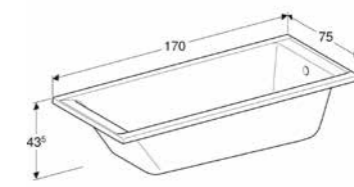

RECTANGULAR BATHTUB, WITH SET OF FEET, 170 X 75 CM
Built-in bathtub, outlet at the feet end, perfect fit with Geberit bathtub drain.
Acrylic, white

554.103.01.1