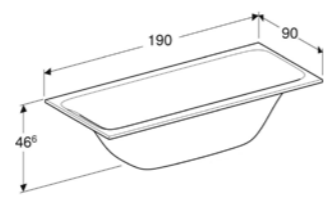

↑
Geberit Soana bathtub.

GEBERIT TAWA BATHTUBS

RECTANGULAR BATHTUB, WITH SET OF FEET, 170 X 70 CM
Built-in bathtub, slim rim, outlet at the feet end, perfect fit with Geberit bathtub drain.
Acrylic, white

554.120.01.1

RECTANGULAR BATHTUB, WITH SET OF FEET, 170 X 75 CM
Built-in bathtub, slim rim, outlet at the feet end, perfect fit with Geberit bathtub drain.
Acrylic, white

554.121.01.1

RECTANGULAR BATHTUB, WITH SET OF FEET, 180 X 80 CM
Built-in bathtub, slim rim, outlet at the feet end, perfect fit with Geberit bathtub drain.
Acrylic, white

554.1221.01.1

RECTANGULAR BATHTUB, DUO, WITH SET OF FEET, 170 X 75 CM
Built-in bathtub, suitable for two persons, slim rim, central outlet, perfect fit with Geberit bathtub drain.
Acrylic, white

554.123.01.1

RECTANGULAR BATHTUB, DUO, WITH SET OF FEET, 180 X 80 CM
Built-in bathtub, suitable for two persons, slim rim, central outlet, perfect fit with Geberit bathtub drain.
Acrylic, white

554.124.01.1

RECTANGULAR BATHTUB, DUO, WITH SET OF FEET, 190 X 90 CM
Built-in bathtub, suitable for two persons, slim rim, central outlet, perfect fit with Geberit bathtub drain.
Acrylic, white