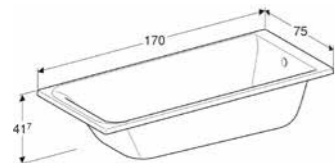

554.103.01.1

RECTANGULAR BATHTUB, WITH SET OF FEET, 180 X 80 CM
Built-in bathtub, outlet at the feet end, perfect fit with Geberit bathtub drain.
Acrylic, white

554.104.01.1

RECTANGULAR BATHTUB, DUO, WITH SET OF FEET, 180 X 80 CM
Built-in bathtub, centred outlet, perfect fit with Geberit bathtub drain.
Acrylic, white

554.105.01.1

GEBERIT REKORD BATHTUBS

RECTANGULAR BATHTUB, WITH SET OF FEET, 160 X 70 CM
Built-in bathtub, outlet at the feet end, perfect fit with Geberit bathtub drain.
Acrylic, white

554.106.01.1

RECTANGULAR BATHTUB, WITH SET OF FEET, 170 X 70 CM
Built-in bathtub, outlet at the feet end, perfect fit with Geberit bathtub drain.
Acrylic, white

554.107.01.1

RECTANGULAR BATHTUB, WITH SET OF FEET, 170 X 75 CM
Built-in bathtub, outlet at the feet end, perfect fit with Geberit bathtub drain.
Acrylic, white

554.108.01.1

GEBERIT BAMBINI BATHTUBS

ASYMMETRICAL BATHTUB, 76.5 X 47 CM