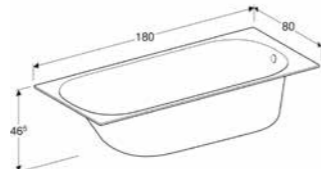

↑
Geberit Tawa bathtub.

GEBERIT SOANA BATHTUBS

RECTANGULAR BATHTUB WITH SET OF FEET, 160 X 70 CM
Built-in bathtub, slim rim, outlet at the feet end, perfect fit with Geberit bathtub drain.
Acrylic, white **554.001.01.1**

RECTANGULAR BATHTUB WITH SET OF FEET, 170 X 70 CM
Built-in bathtub, slim rim, outlet at the feet end, perfect fit with Geberit bathtub drain.
Acrylic, white **554.002.01.1**

RECTANGULAR BATHTUB WITH SET OF FEET, 170 X 75 CM
Built-in bathtub, slim rim, outlet at the feet end, perfect fit with Geberit bathtub drain.
Acrylic, white **554.014.01.1**

RECTANGULAR BATHTUB WITH SET OF FEET, 180 X 80 CM
Built-in bathtub, slim rim, outlet at the feet end, perfect fit with Geberit bathtub drain.
Acrylic, white **554.015.01.1**

RECTANGULAR BATHTUB, DUO, WITH SET OF FEET, 170 X 75 CM
Built-in bathtub, suitable for two persons, slim rim, centred outlet, perfect fit with Geberit bathtub drain.
Acrylic, white **554.003.01.1**

↑
Geberit Soana bathtub.

GEBERIT TAWA BATHTUBS

RECTANGULAR BATHTUB, WITH SET OF FEET, 170 X 70 CM
Built-in bathtub, slim rim, outlet at the feet end, perfect fit with Geberit bathtub drain.
Acrylic, white