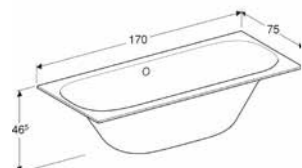

↑
Geberit Tawa bathtub.

GEBERIT SOANA BATHTUBS

RECTANGULAR BATHTUB WITH SET OF FEET, 160 X 70 CM
Built-in bathtub, slim rim, outlet at the feet end, perfect fit with Geberit bathtub drain.
Acrylic, white **554.001.01.1**

RECTANGULAR BATHTUB WITH SET OF FEET, 170 X 70 CM
Built-in bathtub, slim rim, outlet at the feet end, perfect fit with Geberit bathtub drain.
Acrylic, white **554.002.01.1**

RECTANGULAR BATHTUB WITH SET OF FEET, 170 X 75 CM
Built-in bathtub, slim rim, outlet at the feet end, perfect fit with Geberit bathtub drain.
Acrylic, white **554.014.01.1**

RECTANGULAR BATHTUB WITH SET OF FEET, 180 X 80 CM
Built-in bathtub, slim rim, outlet at the feet end, perfect fit with Geberit bathtub drain.
Acrylic, white **554.015.01.1**

RECTANGULAR BATHTUB, DUO, WITH SET OF FEET, 170 X 75 CM
Built-in bathtub, suitable for two persons, slim rim, centred outlet, perfect fit with Geberit bathtub drain.
Acrylic, white **554.003.01.1**

RECTANGULAR BATHTUB, DUO, WITH SET OF FEET, 180 X 80 CM
Built-in bathtub, suitable for two persons, slim rim, centred outlet, perfect fit with Geberit bathtub drain.
Acrylic, white **554.004.01.1**

RECTANGULAR BATHTUB, DUO, WITH SET OF FEET, 190 X 90 CM
Built-in bathtub, suitable for two persons, slim rim, centred outlet, perfect fit with Geberit bathtub drain.
Acrylic, white **554.005.01.1**