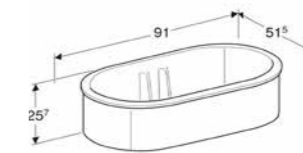

OVAL BATHTUB, 91 X 51.5 CM

For mounting in washtops or childcare. Central outlet, oval, antibacterial, shockproof, scratchproof, easy to clean. Assembly with a rubber made plug.
Varicor®, white

407010016