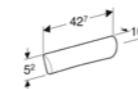

HEADREST, UNIVERSAL
PUR, grey / mat

554.904.00.1