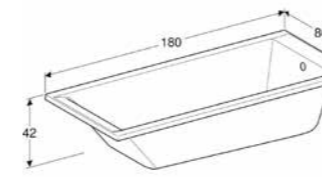

554.125.01.1

GEBERIT SUPERO BATHTUBS

RECTANGULAR BATHTUB, WITH SET OF FEET, 150 X 70 CM
Built-in bathtub, outlet at the feet end, perfect fit with Geberit bathtub drain.
Acrylic, white

554.100.01.1

RECTANGULAR BATHTUB, WITH SET OF FEET, 160 X 70 CM
Built-in bathtub, outlet at the feet end, perfect fit with Geberit bathtub drain.
Acrylic, white

554.101.01.1

RECTANGULAR BATHTUB, WITH SET OF FEET, 170 X 70 CM
Built-in bathtub, outlet at the feet end, perfect fit with Geberit bathtub drain.
Acrylic, white

554.102.01.1

RECTANGULAR BATHTUB, WITH SET OF FEET, 170 X 75 CM
Built-in bathtub, outlet at the feet end, perfect fit with Geberit bathtub drain.
Acrylic, white

554.103.01.1

RECTANGULAR BATHTUB, WITH SET OF FEET, 180 X 80 CM
Built-in bathtub, outlet at the feet end, perfect fit with Geberit bathtub drain.
Acrylic, white

554.104.01.1

RECTANGULAR BATHTUB, DUO, WITH SET OF FEET, 180 X 80 CM
Built-in bathtub, centred outlet, perfect fit with Geberit bathtub drain.
Acrylic, white