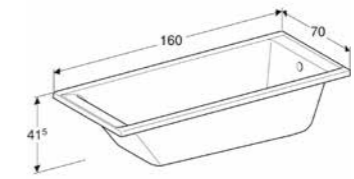

RECTANGULAR BATHTUB, WITH SET OF FEET, 160 X 70 CM
Built-in bathtub, outlet at the feet end, perfect fit with Geberit bathtub drain.
Acrylic, white

554.101.01.1