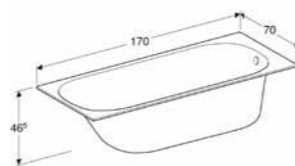

↑
Geberit Tawa bathtub.

GEBERIT SOANA BATHTUBS

RECTANGULAR BATHTUB WITH SET OF FEET, 160 X 70 CM
Built-in bathtub, slim rim, outlet at the feet end, perfect fit with Geberit bathtub drain.
Acrylic, white **554.001.01.1**

RECTANGULAR BATHTUB WITH SET OF FEET, 170 X 70 CM
Built-in bathtub, slim rim, outlet at the feet end, perfect fit with Geberit bathtub drain.
Acrylic, white **554.002.01.1**

RECTANGULAR BATHTUB WITH SET OF FEET, 170 X 75 CM
Built-in bathtub, slim rim, outlet at the feet end, perfect fit with Geberit bathtub drain.
Acrylic, white **554.014.01.1**

RECTANGULAR BATHTUB WITH SET OF FEET, 180 X 80 CM
Built-in bathtub, slim rim, outlet at the feet end, perfect fit with Geberit bathtub drain.
Acrylic, white **554.015.01.1**

RECTANGULAR BATHTUB, DUO, WITH SET OF FEET, 170 X 75 CM
Built-in bathtub, suitable for two persons, slim rim, centred outlet, perfect fit with Geberit bathtub drain.
Acrylic, white **554.003.01.1**

↑
Geberit Soana bathtub.

GEBERIT TAWA BATHTUBS

RECTANGULAR BATHTUB, WITH SET OF FEET, 170 X 70 CM
Built-in bathtub, slim rim, outlet at the feet end, perfect fit with Geberit bathtub drain.
Acrylic, white