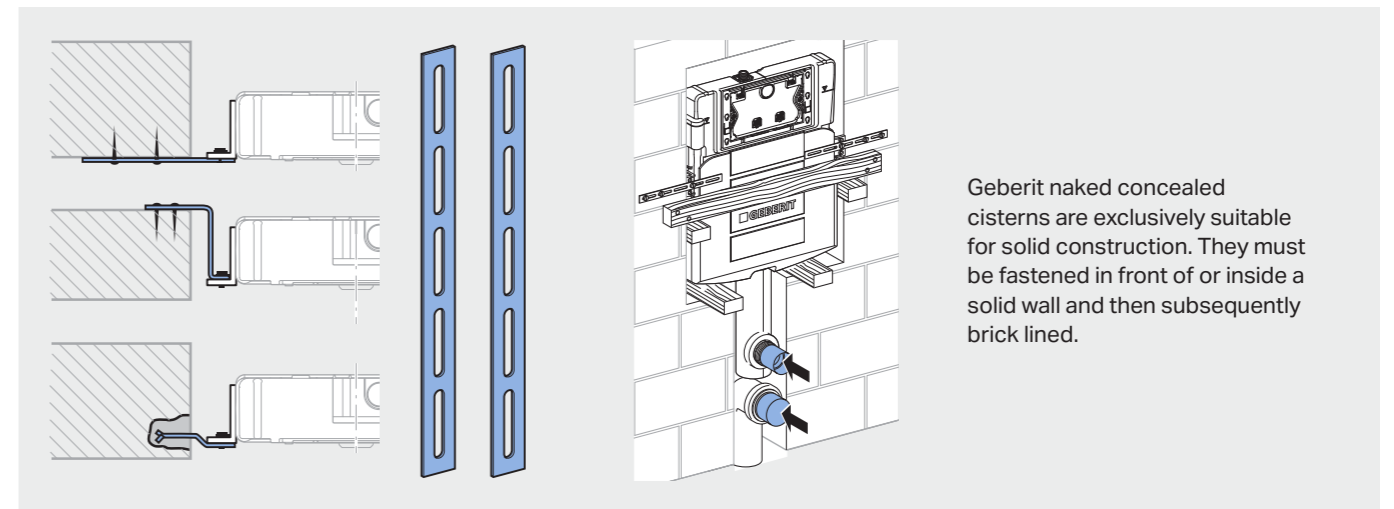

SOLID WALL INSTALLATION

Geberit naked concealed cisterns are exclusively suitable for solid construction. They must be fastened in front of or inside a solid wall and then subsequently brick lined.