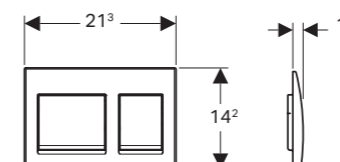

ALPHA50

Flush technology:
dual flush

→ 115.060.11.1
Plate: White
Buttons: Chrome
Material: Plastic

→ 115.060.DW.1
Plate: Black
Buttons: Chrome
Material: Plastic

ALPHA35

Flush technology:
dual flush

→ 115.045.11.5
Plate & Buttons: White
Material: Plastic