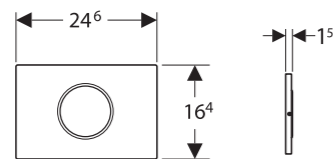

GEBERIT SIGMA ACTUATOR PLATES

Sigma10

Flush technology:
dual flush, infrared

→ 115.907.KK.6 (mains)
→ 115.908.KK.6 (battery)
Plate: White
Ring: Gold-plated
Material: Plastic

→ 115.907.KJ.6 (mains)
→ 115.908.KJ.6 (battery)
Plate: White
Ring: Bright chrome
Material: Plastic

→ 115.907.JQ.6 (mains)
→ 115.908.JQ.6 (battery)
Plate: Matt chrome,
Easy-to-clean coated
Ring: Bright chrome
Material: Plastic

→ 115.907.SN.6 (mains)
→ 115.908.SN.6 (battery)
Plate: Stainless steel brushed
Ring: Polished
Material: Stainless stain,
Easy-to-clean coated

→ 115.907.KH.6 (mains)
→ 115.908.KH.6 (battery)
Plate: Bright chrome
Ring: Matt chrome
Material: Plastic

→ 115.907.DW.6 (mains)
→ 115.908.DW.6 (battery)
Plate: Black
Ring: Black matt
Material: Stainless steel

→ 115.907.16.6 (mains)
→ 115.908.16.6 (battery)
Plate: Black matt,
Easy-to-clean coated
Ring: Black matt
Material: Stainless steel

→ 115.907.KM.6 (mains)
→ 115.908.KM.6 (battery)
Plate: Black
Ring: Bright chrome
Material: Plastic

With manual flush
→ 115.890.SN.6 (mains)
→ 115.891.SN.6 (battery)
Plate & Button: Stainless
steel brushed,
Easy-to-clean coated
Ring: Polished

→ 115.890.16.6 (mains)
→ 115.891.16.6 (battery)
Plate & Button: Black matt,
Easy-to-clean coated
Ring: Black
Material: Stainless steel

→ 115.890.DW.6 (mains)
→ 115.891.DW.6 (battery)
Plate & Button: Black
Ring: Black matt
Material: Stainless steel

* Installation set required for mains operation plates:
→ Art no: 115.861.00.6

Extension cable -
→ Art no: 244.094.00.1