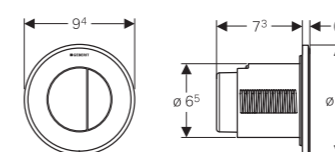

Pneumatic Type 10

Flush technology:
dual flush

→ **116.055.KJ.1**
Collar & Buttons: White
Ring: Bright chrome
Material: Plastic

→ **116.055.KK.1**
Collar & Buttons: White
Ring: Gold
Material: Plastic

→ **116.055.JQ.1**
Collar & Buttons:
Matt chrome-coated,
Easy-to-clean coated
Ring: Polished
Material: Plastic

→ **116.055.KH.1**
Collar & Buttons:
Bright chrome
Ring: Matt chrome
Material: Plastic

→ **116.055.DW.1**
Collar & Buttons: Black
Ring: Matt black
Material: Plastic

→ **116.055.16.1**
Collar & Buttons: Black matt-
coated, Easy-to-clean coated
Ring: Black
Material: Plastic

→ **116.055.KM.1**
Collar & Buttons: Black
Ring: Bright chrome
Material: Plastic