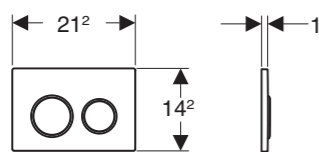

GEBERIT OMEGA ACTUATOR PLATES

Omega20

Flush technology:
dual flush

→ 115.085.11.1
Plate & Buttons: White
Ring: Matt white
Material: Plastic