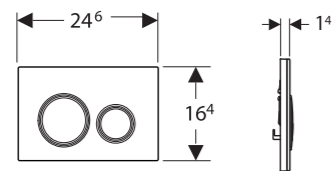

→ **115.671.00.2**
Plate: Customisable
Buttons: Black chrome
Material: Die-cast zinc

→ **115.788.00.2**
Plate: Customisable
Buttons: Chrome
Material: Die-cast zinc

GEBERIT SIGMA ACTUATOR PLATES

Sigma21

Flush technology:
dual flush