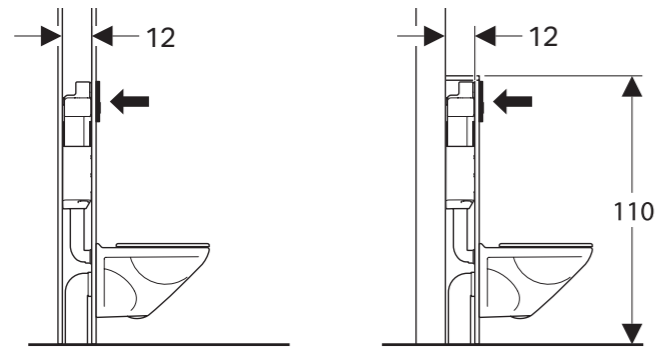

CONCEALED CISTERNS OVERVIEW AT ONE **GLANCE**

Geberit concealed cisterns

- Available in various dimensions and suitable for any construction situation.
- All models are equipped with a high-end flush valve and a top silent fill valve, exceeding Sound Class 1 requirements.
- Easy maintenance at any time through a service opening.
- Exceptional spare part security for all function-maintaining components for 50 years.

← **12 CM CISTERN-THICKNESS**
In the wall or in front of the wall. Flushing actuation from the front. Choose either Sigma, Omega or Alpha 12 cm.