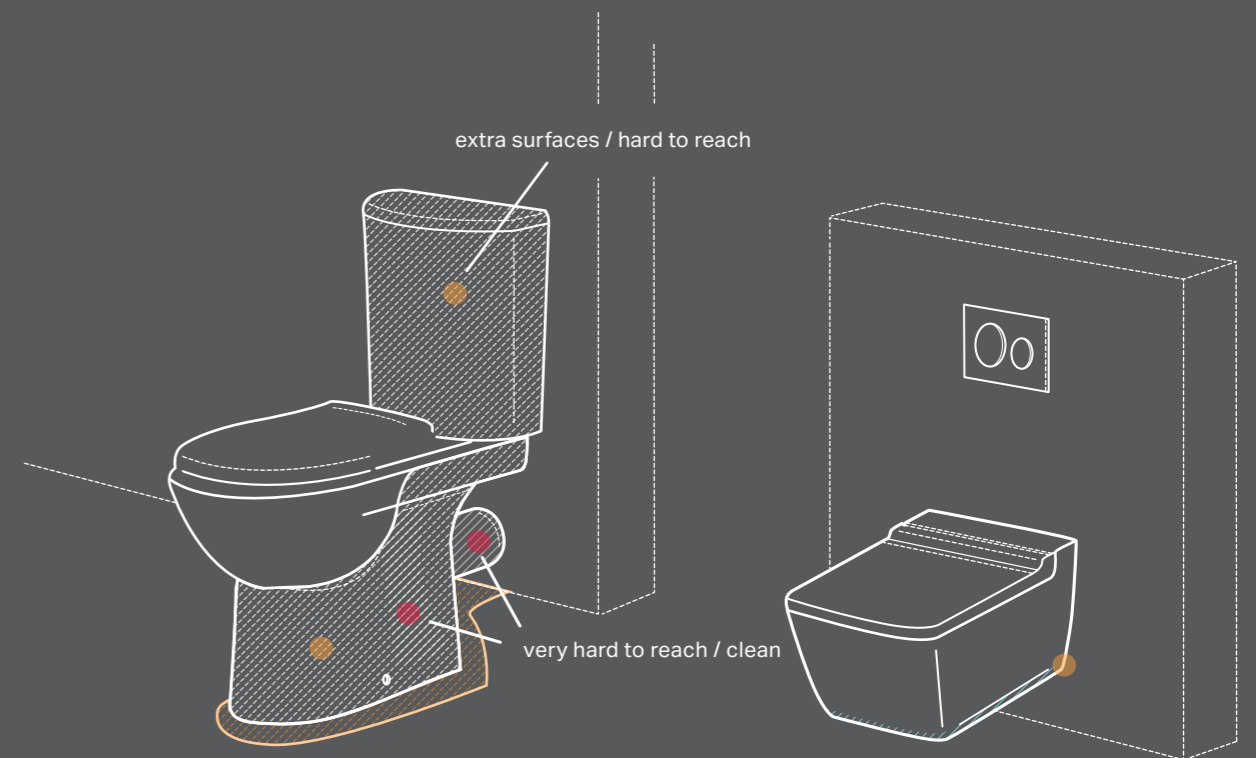

HYGIENIC

A floor-standing toilet with an exposed cistern offers much more space that has to be cleaned than a wall-hung concealed solution. The latter has far less corners or edges where dirt, dust and hair can get stuck. Germs have nowhere to hide.