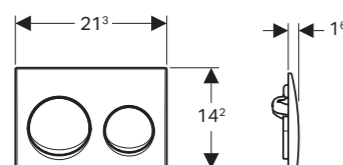

ALPHA20

Flush technology:
dual flush

→ **115.040.11.5**
Plate & Buttons: White
Material: Plastic

→ **115.040.21.5**
Plate & Buttons: Bright chrome
Material: Plastic

→ **115.040.46.5**
Plate & Buttons: Matt chrome
Material: Plastic