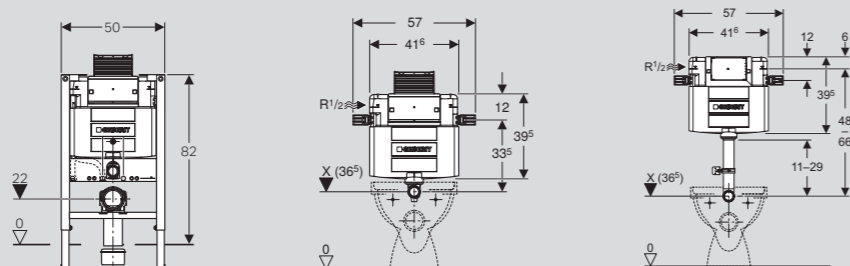

Dimensions

* For wall-hung application, the chair bracket is recommended to use. Article number 224.065.00.1

SG – Singapore
HK – Hong Kong
ID – Indonesia
KR – South Korea
MY – Malaysia
PH – Philippines
TH – Thailand
TW – Taiwan
VN – Vietnam