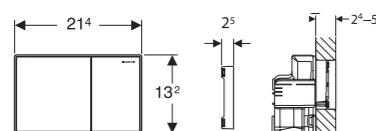

Sigma60

Surface-even
Flush technology:
dual flush

* Installation set required -
→ Art no: 243.168.00.1

* Optional for covering unfinished tile edges:
Brushed chrome cover frame:
→ Art no: 115.641.GH.1 (Easy-to-clean)
→ Art no: 115.641.21.1