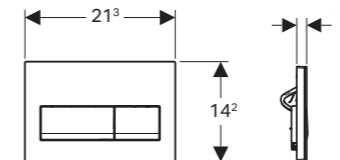

GEBERIT ALPHA ACTUATOR PLATES

ALPHA50

Flush technology:
dual flush

→ 115.060.11.1
Plate: White
Buttons: Chrome
Material: Plastic

→ 115.060.DW.1
Plate: Black
Buttons: Chrome
Material: Plastic