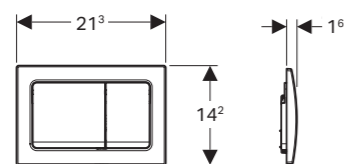

→ 115.045.21.5
Plate & Buttons: Bright chrome
Material: Plastic

→ 115.045.46.5
Plate & Buttons: Matt chrome
Material: Plastic

GEBERIT ALPHA ACTUATOR PLATES

ALPHA30

Flush technology:
dual flush

→ **115.055.11.1**
Plate & Buttons: White
Material: Plastic