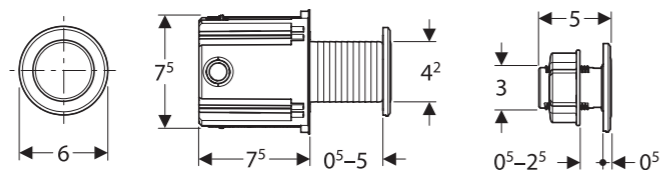

→ 115.085.KM.1
Plate & Buttons: Black
Ring: Bright chrome
Material: Plastic

Omega Type 10 IR sensor

Flush technology:
dual flush, infrared

→ 115.956.SN.6
Plate: Brushed
Material: Stainless steel
Main operated