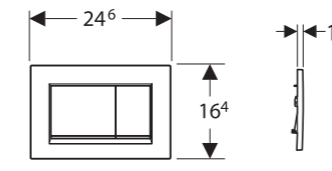

GEBERIT SIGMA ACTUATOR PLATES

Sigma30

Flush technology:
dual flush

→ **115.883.11.1**
Plate & Buttons: White
Stripes: Matt white
Material: Plastic

→ **115.883.01.1**
Plate & Buttons: Matt white
Stripes: White
Material: Plastic,
Easy-to-clean coated

→ **115.883.JT.1**
Plate & Buttons: Matt white
Stripes: Bright chrome
Material: Plastic,
Easy-to-clean coated

→ **115.883.KJ.1**
Plate & Buttons: White
Stripes: Bright chrome
Material: Plastic

→ **115.883.KK.1**
Plate & Buttons: White
Stripes: Gold
Material: Plastic

→ **115.883.KH.1**
Plate & Buttons: Bright chrome
Stripes: Matt chrome
Material: Plastic

→ **115.883.JQ.1**
Plate & Buttons: Matt chrome
Stripes: Bright chrome
Material: Plastic,
Easy-to-clean coated

→ **115.883.DW.1**
Plate & Buttons: Black
Stripes: Matt Black
Material: Plastic

→ **115.883.16.1**
Plate & Buttons: Matt black
Stripes: Black
Material: Plastic,
Easy-to-clean coated

→ **115.883.14.1**
Plate & Buttons: Matt black
Stripes: Bright chrome
Material: Plastic,
Easy-to-clean coated

→ **115.883.KM.1**
Plate & Buttons: Black
Stripes: Bright chrome
Material: Plastic