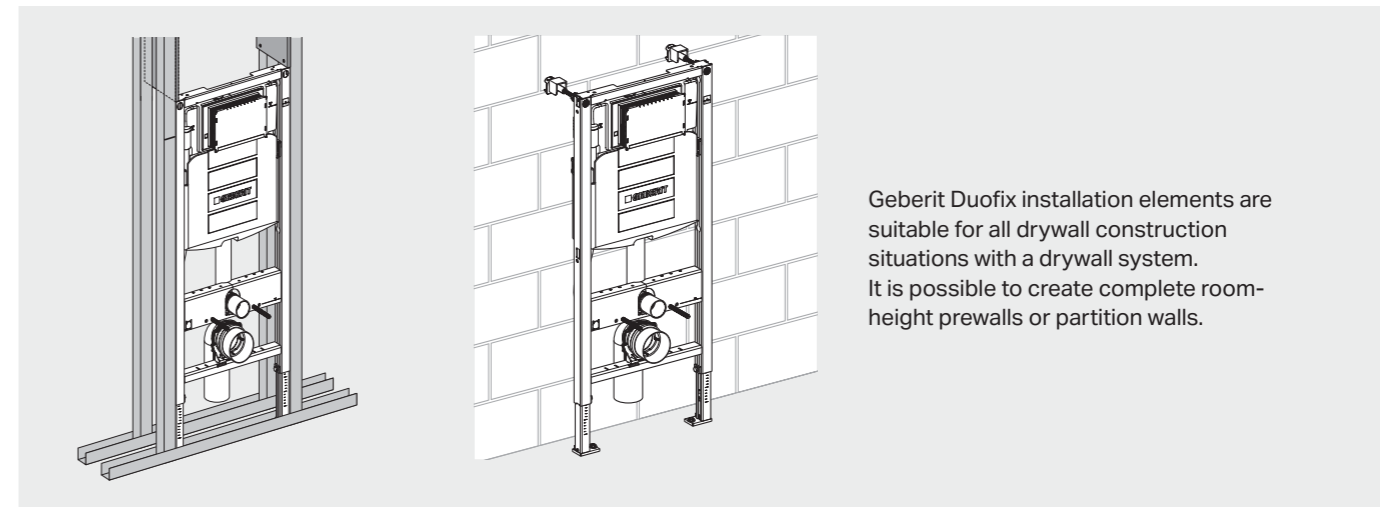

DRYWALL INSTALLATION

Geberit Duofix installation elements are suitable for all drywall construction situations with a drywall system. It is possible to create complete room-height prewalls or partition walls.