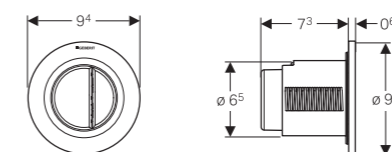

Pneumatic Type 01

Flush technology:
dual flush

→ **116.042.11.1**
Collar & Buttons:
White alpine
Material: Plastic

→ **116.042.JQ.1**
Collar & buttons:
Matt chrome,
Easy-to-clean coated
Material: Plastic

→ **116.042.21.1**
Collar & Buttons:
Bright chrome
Material: Plastic