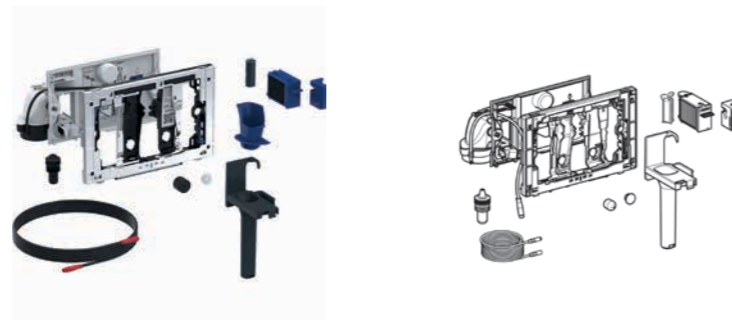

Consumable drawer with filter:
→ Art no: 243.970.00.1

Consumable DuoFresh stick:
→ Art no: 244.900.00.1

↑ GEBERIT DUOFRESH PURE AIR

The Geberit DuoFresh module removes bad air directly from the WC ceramic appliance, purifies it using a ceramic honeycomb filter and then returns it to the room. Thanks to a proximity sensor, the odour extraction always switches on automatically as soon as someone sits down on the toilet. The odour extraction is therefore also a great idea for guest WCs.