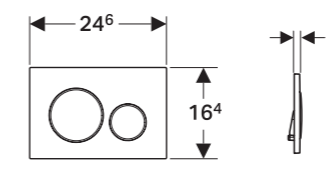

Sigma20

Flush technology:
dual flush

→ **115.882.11.1**
Plate & Buttons: White
Ring: Matt white
Material: Plastic

→ **115.882.01.1**
Plate & Buttons: Matt white,
Easy-to-clean coated
Ring: White
Material: Plastic

→ **115.882.JT.1**
Plate & Buttons: Matt white,
Easy-to-clean coated
Ring: Bright chrome
Material: Plastic

→ **115.882.KJ.1**
Plate & Buttons: White
Ring: Bright chrome
Material: Plastic

→ **115.882.KK.1**
Plate & Buttons: White
Ring: Gold
Material: Plastic

→ **115.882.KH.1**
Plate & Buttons: Bright chrome
Ring: Matt chrome
Material: Plastic

→ **115.882.JQ.1**
Plate & Buttons: Matt white,
Easy-to-clean coated
Ring: Bright chrome
Material: Plastic

→ **115.882.SN.1**
Plate & Buttons:
Stainless steel brushed,
Easy-to-clean coated
Ring: Polished
Material: Stainless steel
brushed

→ **115.882.DW.1**
Plate & Buttons: Black
Ring: Matt black
Material: Plastic

→ **115.882.16.1**
Plate & Buttons: Matt black,
Easy-to-clean coated
Ring: Black
Material: Plastic

→ **115.882.14.1**
Plate & Buttons: Matt black,
Easy-to-clean coated
Ring: Bright chrome
Material: Plastic

→ **115.882.KM.1**
Plate & Buttons: Black
Ring: Bright chrome
Material: Plastic