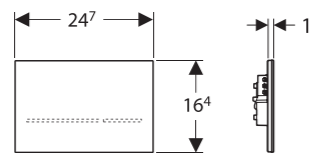

GEBERIT SIGMA ACTUATOR PLATES

Sigma80

Flush technology:
dual flush, infrared

→ **116.090.SM.6**
Plate: Reflective glass
Material: Glass

→ **116.090.SG.6**
Plate: Black glass
Material: Glass

* Installation set required -
→ Art no: 115.861.00.6
Extension cable -
→ Art no: 244.094.00.1