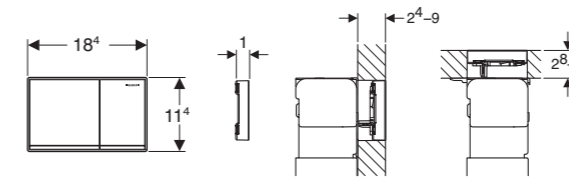

GEBERIT OMEGA ACTUATOR PLATES

Omega60

Surface-even

Flush technology:
dual flush

→ **115.081.SI.1**
Buttons: White
Frame: Bright chrome
Stripes: Mirrored
Material: Die-cast zinc / glass

→ **115.081.JL.1**
Buttons: Sand grey
Frame: Bright chrome
Stripes: Mirrored
Material: Die-cast zinc / glass

→ **115.081.JK.1**
Buttons: Lava
Frame: Bright chrome
Stripes: Mirrored
Material: Die-cast zinc / glass

→ **115.081.SJ.1**
Buttons: Black
Frame: Bright chrome-plated
Stripes: Mirrored
Material: Die-cast zinc / glass

→ **115.081.GH.1**
Buttons: Chrome-plated, brushed, easy-to-clean coated
Frame: Bright chrome
Stripes: Bright chrome
Material: Die-cast zinc

Optional for covering unfinished tile edges

Brushed chrome cover frame
→ Art no: 115.086.GH.1 (Easy-to-clean)

Bright chrome cover frame
→ Art no: 115.086.21.1