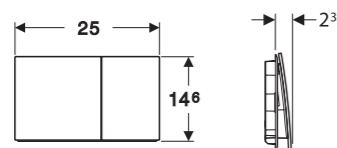

Sigma70

Flush technology:
dual flush