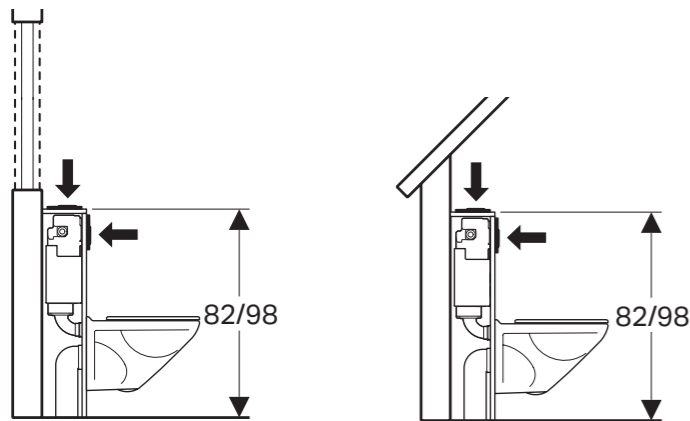

← **LOW-HEIGHT SITUATIONS**
Solution for low-height installation with element heights 82 cm, choose either Omega or Alpha. For a height of 98 cm go for Omega.

Whether it be under windows or sloping roofs, in a corner or on a free-standing wall, systems and products from Geberit give you practically unlimited possibilities. Installations behind the wall lend elegance and increased space; part-height prewall installations offer additional storage possibilities.