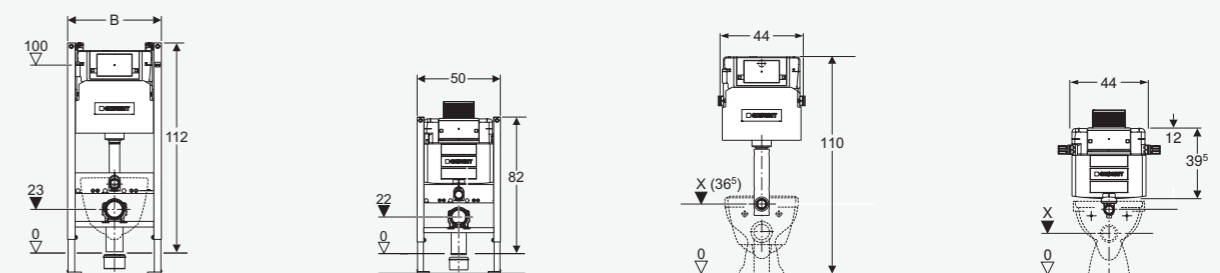

SG – Singapore
HK – Hong Kong
ID – Indonesia
KR – South Korea
MY – Malaysia
PH – Philippines
TH – Thailand
TW – Taiwan
VN – Vietnam

* For wall-hung application, the chair bracket is recommended to use. Article number 224.065.00.1