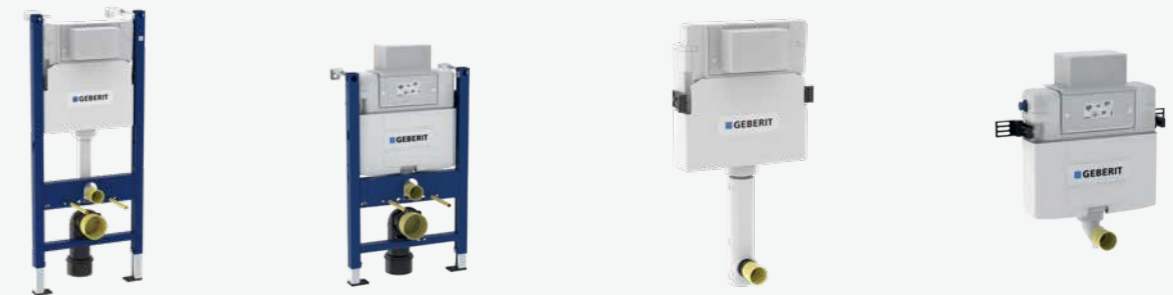

CONCEALED CISTERNS OVERVIEW

GEBERIT ALPHA AT ONE GLANCE

Article number	224.095.00.1 - 4.5 / 3L (SG) 224.096.00.1 - 4 / 3L	224.098.00.1 - 4.5 / 3L (SG) 224.099.00.1 - 4 / 3L	224.082.00.1 - 4.5 / 3L * (SG) 224.083.00.1 - 4 / 3L *	224.084.00.1 - 4.5 / 3L * (SG) 224.085.00.1 - 4 / 3L *
Country	ID, MY, PH, TH, TW, VN	ID, MY, PH, TH, TW, VN	ID, MY, PH, TH, TW, VN	ID, MY, PH, TH, TW, VN
Flushing Water	4/3l	4/3l	4/3l	4/3l
Cistern thickness	12 cm	12 cm	12 cm	12 cm
Min wall thickness without finishing	15cm (Front) 17cm (Top)	15cm (Front) 17cm (Top)	15cm (Front) 17cm (Top)	15cm (Front) 17cm (Top)
Max wall thickness without finishing	20cm	20cm	20cm	20cm
Cistern height	112 cm	82 cm	110 cm	82 cm
For solid construction	x	x	x	x
For drywall construction	x	x		
Wall-hung-ready (fixation for wall-hung ceramic included)	x	x		
For front actuation	x	x	x	x
For top actuation	x	x	x	x