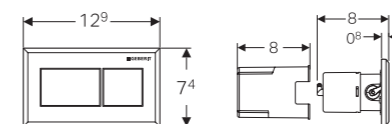

→ **115.040.21.5**
Plate & Buttons: Bright chrome
Material: Plastic

→ **115.040.46.5**
Plate & Buttons: Matt chrome
Material: Plastic

GEBERIT REMOTE FLUSH ACTUATOR PLATES

Pneumatic Actuator

Flush technology:
dual flush