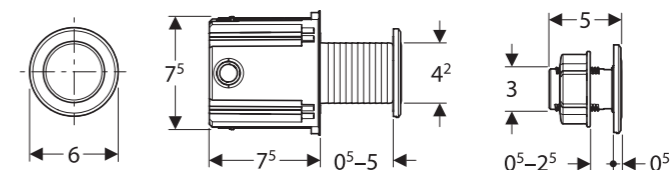

Sigma Type 10 IR sensor

Flush technology:
dual flush, infrared

→ 115.936.SN.6
Plate: Brushed
Material: Stainless steel
Main operated

→ 115.937.SN.6
Plate: Brushed
Material: Stainless steel
Battery operated

→ 115.936.14.6
Plate: Black matt
Material: Brass
Main operated

→ 115.937.14.6
Plate: Black matt
Material: Brass
Battery operated

* Installation set required for mains operation plates -
→ Art no: 115.861.00.6

Extension cable -
→ Art no: 244.094.00.1