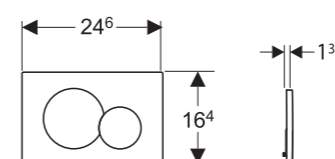

GEBERIT SIGMA ACTUATOR PLATES

Sigma01

Flush technology:
dual flush

→ 115.770.11.5
Plate & Buttons: White alpine
Material: Plastic

→ 115.770.JQ.5
Plate & Buttons: Matt chrome
Easy-to-clean coated
Material: Plastic

→ 115.770.KA.5
Plate: Bright chrome
Buttons: Matt chrome
Material: Plastic

→ 115.770.21.5
Plate & Buttons: Bright chrome
Material: Plastic

→ 115.770.DT.5
Plate & Buttons: Matt chrome
Special brass galvanised
Material: Plastic

→ 115.770.LA.5
Plate: White
Buttons: Yellow / Green
Material: Plastic

→ 115.770.LB.5
Plate: White
Buttons: Blue / Red
Material: Plastic

→ 115.770.DW.5
Plate & Buttons: Jet black RAL 9005
Material: Plastic