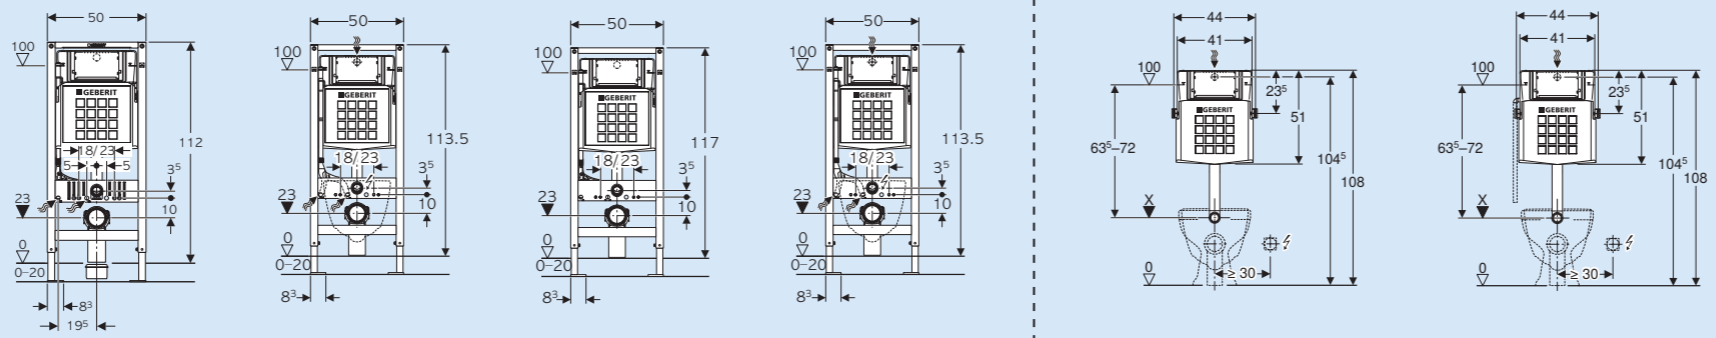

Dimensions

* For wall-hung application, the chair bracket is recommended to use. Article number 224.065.00.1

- SG – Singapore   PH – Philippines
- HK – Hong Kong   TH – Thailand
- ID – Indonesia   TW – Taiwan
- KR – South Korea   VN – Vietnam
- MY – Malaysia