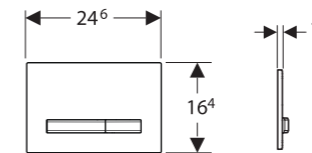

GEBERIT SIGMA ACTUATOR PLATES

Sigma50

Flush technology:
dual flush