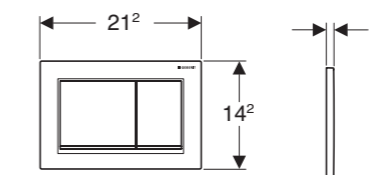

Omega30

Flush technology:
dual flush

→ **115.080.11.1**
Plate & Buttons: White
Stripes: Matt white
Material: Plastic

→ **115.080.01.1**
Plate & Buttons: White matt coated, Easy-to-clean coated
Stripes: White
Material: Plastic

→ **115.080.JT.1**
Plate & Buttons: White matt, Easy-to-clean coated
Stripes: Bright chrome
Material: Plastic

→ **115.080.KJ.1**
Plate & Buttons: White
Stripes: Bright chrome
Material: Plastic

→ **115.080.KK.1**
Plate & Buttons: White
Stripes: Gold
Material: Plastic

→ **115.080.KH.1**
Plate & Buttons: Bright chrome
Stripes: Matt chrome
Material: Plastic

→ **115.080.JQ.1**
Plate & Buttons: Matt chrome, Easy-to-clean coated
Stripes: Bright chrome
Material: Plastic

→ **115.080.DW.1**
Plate & Buttons: Black matt
Stripes: Matt black
Material: Plastic

→ **115.080.16.1**
Plate & Buttons: Black matt, Easy-to-clean coated
Stripes: Black
Material: Plastic

→ **115.080.14.1**
Plate & Buttons: Black matt, Easy-to-clean coated
Stripes: Bright chrome
Material: Plastic

→ **115.080.KM.1**
Plate & Buttons: Black
Stripes: Bright chrome
Material: Plastic