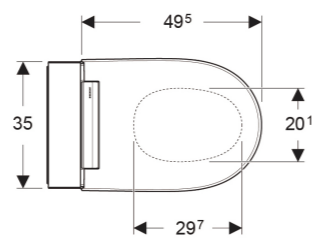

TECHNICAL SPECIFICATIONS