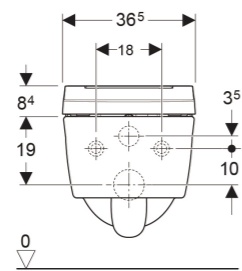

TECHNICAL SPECIFICATIONS