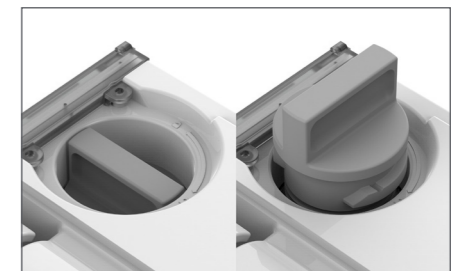

WATER FILTER ELEMENT
The inner filter with extremely high filtering accuracy can intercept sediment, rust, suspended solids, colloid and other particulate impurities purify water quality to achieve healthy cleaning.