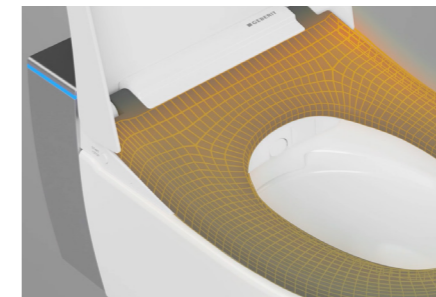

GEBERIT SPINA

Geberit Spina is the perfect example of Geberit's design philosophy, with a minimalist aesthetic and a focus on every detail, striving for perfection and offering an exceptional user experience.

SHOWER SPRAY TECHNOLOGY
The perfect proportion of water and air combined increases the flow and forms a complete and integrated water drop, giving a gentle cleaning experience.

AIR DRYER
A powerful adjustable dryer ensures optimum and rapid drying.