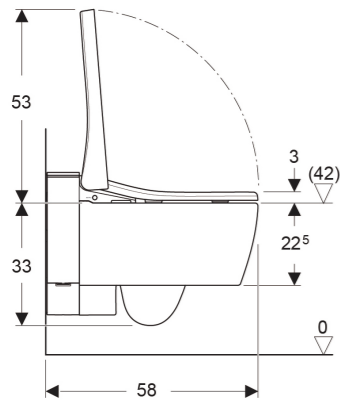

TECHNICAL SPECIFICATIONS