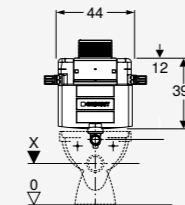

### FEATURES

- Dual flush
- 213 mm x 142 mm

Geberit actuator plate Alpha50

Geberit actuator plate Alpha50, Geberit Smyle WC ceramic, washbasin, furniture and cabinet, Geberit Option mirror, Geberit shelf with three hooks for towels

# GEBERIT ALPHA AT ONE GLANCE

<b>Article number</b>	→ 224.095.00.1 - 4.5 / 3 L → 224.096.00.1 - 4 / 3 L	→ 224.098.00.1 - 4.5 / 3 L → 224.099.00.1 - 4 / 3 L	→ 224.082.00.1** - 4.5 / 3 L → 224.083.00.1** - 4 / 3 L	→ 224.084.00.1 - 4.5 / 3 L → 224.085.00.1 - 4 / 3 L
<b>Cistern thickness***</b>	12 cm	12 cm	12 cm	12 cm
<b>Cistern height</b>	112 cm	82 cm	110 cm	82 cm
<b>For solid construction</b>	x	x	x	x
<b>For drywall construction</b>	x	x		
<b>Wall-hung-ready (fixation for wall-hung ceramic included)</b>	x	x		
<b>For top and front actuation</b>		x		x

**Dimensions**

\*\* Can be cut to length

\*\*\* Cistern thickness does not equal installation depth. Depending on the installation the depth is varying.

**Geberit South East Asia Pte Ltd  
Regional Headquarters**