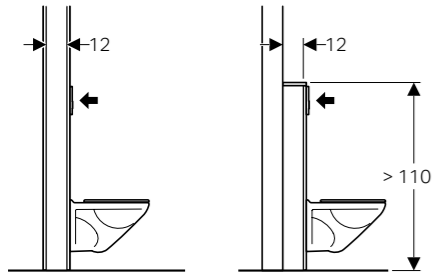

INSTALLATION OPTIONS

STANDARD HEIGHT WITH FRONT ACTUATION