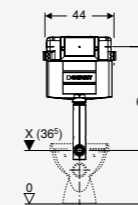

### FEATURES

- Dual flush
- 213 mm x 142 mm

Geberit actuator plate Alpha50

Geberit actuator plate Alpha50, Geberit Smyle WC ceramic, washbasin, furniture and cabinet, Geberit Option mirror, Geberit shelf with three hooks for towels

# GEBERIT ALPHA AT ONE GLANCE

<b>Article number</b>	→ 224.095.00.1 - 4.5 / 3 L → 224.096.00.1 - 4 / 3 L	→ 224.098.00.1 - 4.5 / 3 L → 224.099.00.1 - 4 / 3 L	→ 224.082.00.1** - 4.5 / 3 L → 224.083.00.1** - 4 / 3 L	→ 224.084.00.1 - 4.5 / 3 L → 224.085.00.1 - 4 / 3 L
<b>Cistern thickness***</b>	12 cm	12 cm	12 cm	12 cm
<b>Cistern height</b>	112 cm	82 cm	110 cm	82 cm
<b>For solid construction</b>	x	x	x	x
<b>For drywall construction</b>	x	x		
<b>Wall-hung-ready (fixation for wall-hung ceramic included)</b>	x	x		
<b>For top and front actuation</b>		x		x

**Dimensions**

\*\* Can be cut to length

\*\*\* Cistern thickness does not equal installation depth. Depending on the installation the depth is varying.

**Geberit South East Asia Pte Ltd  
Regional Headquarters**