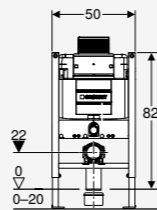

### FEATURES

- Dual flush
- 213 mm x 142 mm

Geberit actuator plate Alpha50

Geberit actuator plate Alpha50, Geberit Smyle WC ceramic, washbasin, furniture and cabinet, Geberit Option mirror, Geberit shelf with three hooks for towels

# GEBERIT ALPHA AT ONE GLANCE

<b>Article number</b>	→ 224.095.00.1 - 4.5 / 3 L → 224.096.00.1 - 4 / 3 L	→ 224.098.00.1 - 4.5 / 3 L → 224.099.00.1 - 4 / 3 L	→ 224.082.00.1** - 4.5 / 3 L → 224.083.00.1** - 4 / 3 L	→ 224.084.00.1 - 4.5 / 3 L → 224.085.00.1 - 4 / 3 L
<b>Cistern thickness***</b>	12 cm	12 cm	12 cm	12 cm
<b>Cistern height</b>	112 cm	82 cm	110 cm	82 cm
<b>For solid construction</b>	x	x	x	x
<b>For drywall construction</b>	x	x		
<b>Wall-hung-ready (fixation for wall-hung ceramic included)</b>	x	x		
<b>For top and front actuation</b>		x		x

**Dimensions**

\*\* Can be cut to length

\*\*\* Cistern thickness does not equal installation depth. Depending on the installation the depth is varying.

**Geberit South East Asia Pte Ltd  
Regional Headquarters**