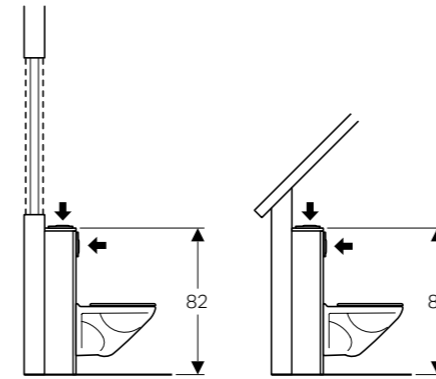

LOW HEIGHT WITH TOP OR FRONT ACTUATION