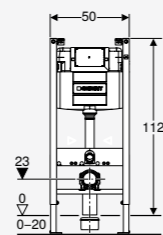

### FEATURES

- Dual flush
- 213 mm x 142 mm

Geberit actuator plate Alpha50

Geberit actuator plate Alpha50, Geberit Smyle WC ceramic, washbasin, furniture and cabinet, Geberit Option mirror, Geberit shelf with three hooks for towels

# INSTALLATION OPTIONS

STANDARD HEIGHT WITH FRONT ACTUATION

LOW HEIGHT WITH TOP OR FRONT ACTUATION

CONCEALED CISTERNS OVERVIEW

# GEBERIT ALPHA AT ONE GLANCE

<b>Article number</b>	→ 224.095.00.1 - 4.5 / 3 L → 224.096.00.1 - 4 / 3 L	→ 224.098.00.1 - 4.5 / 3 L → 224.099.00.1 - 4 / 3 L	→ 224.082.00.1** - 4.5 / 3 L → 224.083.00.1** - 4 / 3 L	→ 224.084.00.1 - 4.5 / 3 L → 224.085.00.1 - 4 / 3 L
<b>Cistern thickness***</b>	12 cm	12 cm	12 cm	12 cm
<b>Cistern height</b>	112 cm	82 cm	110 cm	82 cm
<b>For solid construction</b>	x	x	x	x
<b>For drywall construction</b>	x	x		
<b>Wall-hung-ready (fixation for wall-hung ceramic included)</b>	x	x		
<b>For top and front actuation</b>		x		x

**Dimensions**

\*\* Can be cut to length

\*\*\* Cistern thickness does not equal installation depth. Depending on the installation the depth is varying.

**Geberit South East Asia Pte Ltd  
Regional Headquarters**