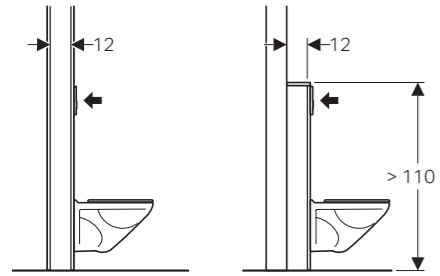

INSTALLATION OPTIONS

STANDARD HEIGHT WITH FRONT ACTUATION