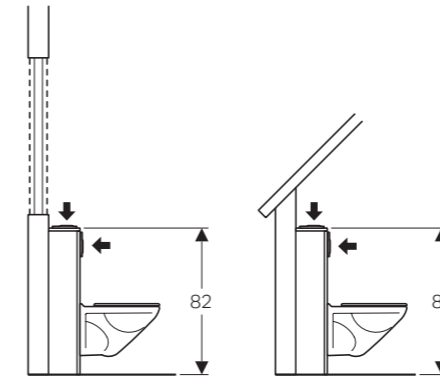

LOW HEIGHT WITH TOP OR FRONT ACTUATION