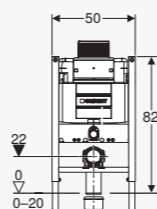

### FEATURES

- Dual flush
- 213 mm x 142 mm

Geberit actuator plate Alpha50

Geberit actuator plate Alpha50, Geberit Smyle WC ceramic, washbasin, furniture and cabinet, Geberit Option mirror, Geberit shelf with three hooks for towels

# GEBERIT ALPHA AT ONE GLANCE

<b>Article number</b>	→ 224.095.00.1 - 4.5 / 3 L → 224.096.00.1 - 4 / 3 L	→ 224.098.00.1 - 4.5 / 3 L → 224.099.00.1 - 4 / 3 L	→ 224.082.00.1** - 4.5 / 3 L → 224.083.00.1** - 4 / 3 L	→ 224.084.00.1 - 4.5 / 3 L → 224.085.00.1 - 4 / 3 L
<b>Cistern thickness***</b>	12 cm	12 cm	12 cm	12 cm
<b>Cistern height</b>	112 cm	82 cm	110 cm	82 cm
<b>For solid construction</b>	x	x	x	x
<b>For drywall construction</b>	x	x		
<b>Wall-hung-ready (fixation for wall-hung ceramic included)</b>	x	x		
<b>For top and front actuation</b>		x		x

**Dimensions**

\*\* Can be cut to length

\*\*\* Cistern thickness does not equal installation depth. Depending on the installation the depth is varying.

**Geberit South East Asia Pte Ltd  
Regional Headquarters**