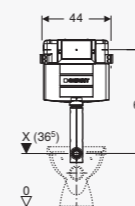

### FEATURES

- Dual flush
- 213 mm x 142 mm

Geberit actuator plate Alpha50

Geberit actuator plate Alpha50, Geberit Smyle WC ceramic, washbasin, furniture and cabinet, Geberit Option mirror, Geberit shelf with three hooks for towels

# INSTALLATION OPTIONS

STANDARD HEIGHT WITH FRONT ACTUATION

LOW HEIGHT WITH TOP OR FRONT ACTUATION

CONCEALED CISTERNS OVERVIEW

# GEBERIT ALPHA AT ONE GLANCE

<b>Article number</b>	→ 224.095.00.1 - 4.5 / 3 L → 224.096.00.1 - 4 / 3 L	→ 224.098.00.1 - 4.5 / 3 L → 224.099.00.1 - 4 / 3 L	→ 224.082.00.1** - 4.5 / 3 L → 224.083.00.1** - 4 / 3 L	→ 224.084.00.1 - 4.5 / 3 L → 224.085.00.1 - 4 / 3 L
<b>Cistern thickness***</b>	12 cm	12 cm	12 cm	12 cm
<b>Cistern height</b>	112 cm	82 cm	110 cm	82 cm
<b>For solid construction</b>	x	x	x	x
<b>For drywall construction</b>	x	x		
<b>Wall-hung-ready (fixation for wall-hung ceramic included)</b>	x	x		
<b>For top and front actuation</b>		x		x

**Dimensions**

\*\* Can be cut to length

\*\*\* Cistern thickness does not equal installation depth. Depending on the installation the depth is varying.

**Geberit South East Asia Pte Ltd  
Regional Headquarters**