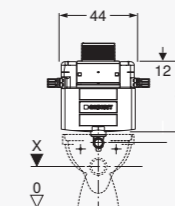

### FEATURES

- Dual flush
- 213 mm x 142 mm

Geberit actuator plate Alpha50

Geberit actuator plate Alpha50, Geberit Smyle WC ceramic, washbasin, furniture and cabinet, Geberit Option mirror, Geberit shelf with three hooks for towels

# INSTALLATION OPTIONS

STANDARD HEIGHT WITH FRONT ACTUATION

LOW HEIGHT WITH TOP OR FRONT ACTUATION

CONCEALED CISTERNS OVERVIEW

# GEBERIT ALPHA AT ONE GLANCE

<b>Article number</b>	→ 224.095.00.1 - 4.5 / 3 L → 224.096.00.1 - 4 / 3 L	→ 224.098.00.1 - 4.5 / 3 L → 224.099.00.1 - 4 / 3 L	→ 224.082.00.1** - 4.5 / 3 L → 224.083.00.1** - 4 / 3 L	→ 224.084.00.1 - 4.5 / 3 L → 224.085.00.1 - 4 / 3 L
<b>Cistern thickness***</b>	12 cm	12 cm	12 cm	12 cm
<b>Cistern height</b>	112 cm	82 cm	110 cm	82 cm
<b>For solid construction</b>	x	x	x	x
<b>For drywall construction</b>	x	x		
<b>Wall-hung-ready (fixation for wall-hung ceramic included)</b>	x	x		
<b>For top and front actuation</b>		x		x

**Dimensions**

\*\* Can be cut to length

\*\*\* Cistern thickness does not equal installation depth. Depending on the installation the depth is varying.

**Geberit South East Asia Pte Ltd  
Regional Headquarters**