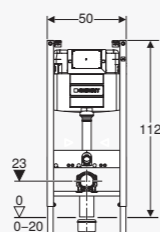

### FEATURES

- Dual flush
- 213 mm x 142 mm

Geberit actuator plate Alpha50

Geberit actuator plate Alpha50, Geberit Smyle WC ceramic, washbasin, furniture and cabinet, Geberit Option mirror, Geberit shelf with three hooks for towels

# INSTALLATION OPTIONS

STANDARD HEIGHT WITH FRONT ACTUATION

LOW HEIGHT WITH TOP OR FRONT ACTUATION

CONCEALED CISTERNS OVERVIEW

# GEBERIT ALPHA AT ONE GLANCE

<b>Article number</b>	→ 224.095.00.1 - 4.5 / 3 L → 224.096.00.1 - 4 / 3 L	→ 224.098.00.1 - 4.5 / 3 L → 224.099.00.1 - 4 / 3 L	→ 224.082.00.1** - 4.5 / 3 L → 224.083.00.1** - 4 / 3 L	→ 224.084.00.1 - 4.5 / 3 L → 224.085.00.1 - 4 / 3 L
<b>Cistern thickness***</b>	12 cm	12 cm	12 cm	12 cm
<b>Cistern height</b>	112 cm	82 cm	110 cm	82 cm
<b>For solid construction</b>	x	x	x	x
<b>For drywall construction</b>	x	x		
<b>Wall-hung-ready (fixation for wall-hung ceramic included)</b>	x	x		
<b>For top and front actuation</b>		x		x

**Dimensions**

\*\* Can be cut to length

\*\*\* Cistern thickness does not equal installation depth. Depending on the installation the depth is varying.

**Geberit South East Asia Pte Ltd  
Regional Headquarters**